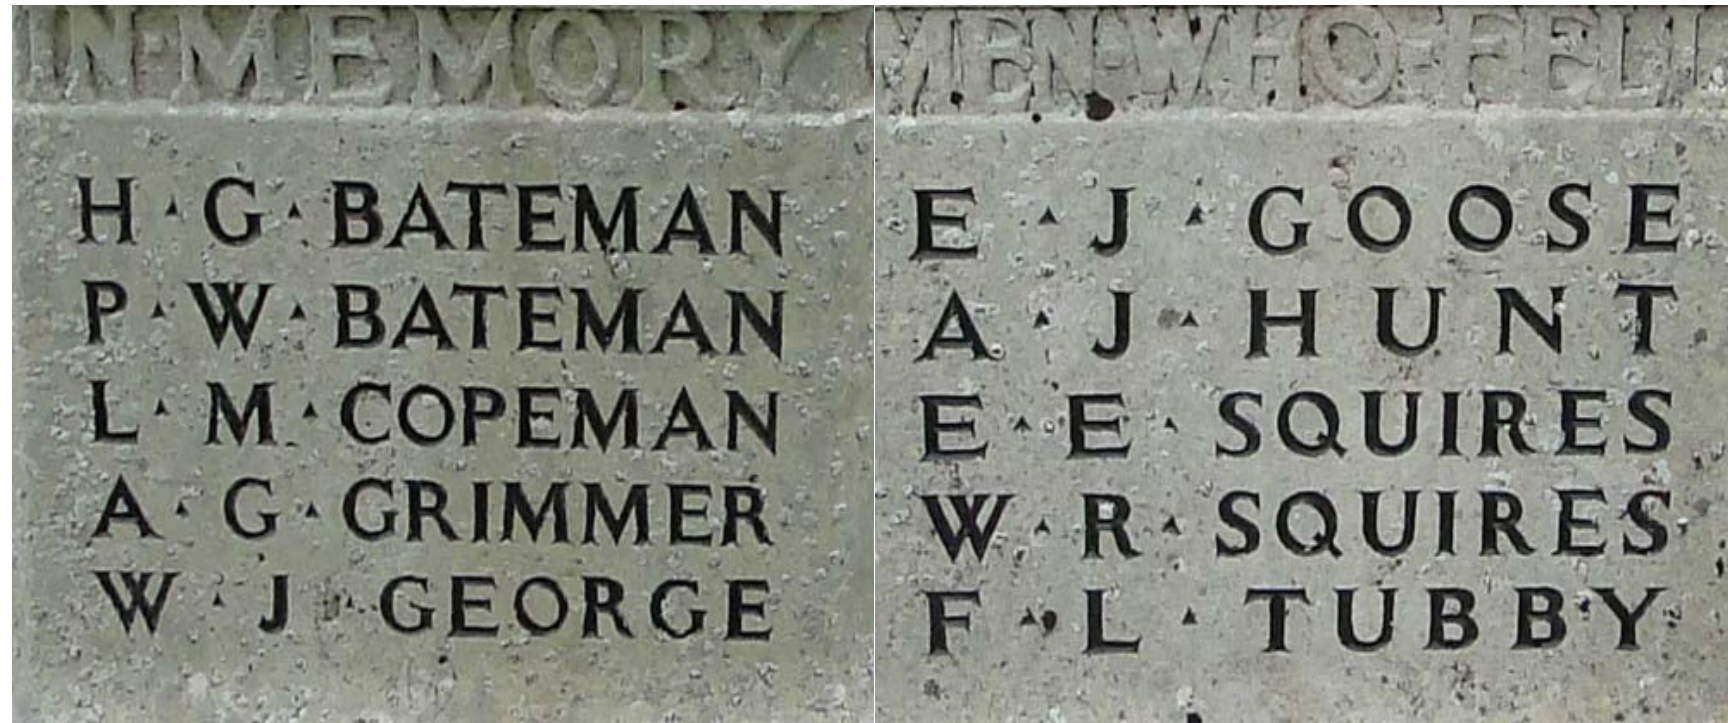

Ernest Edward SQUIRES (at Fundenhall)