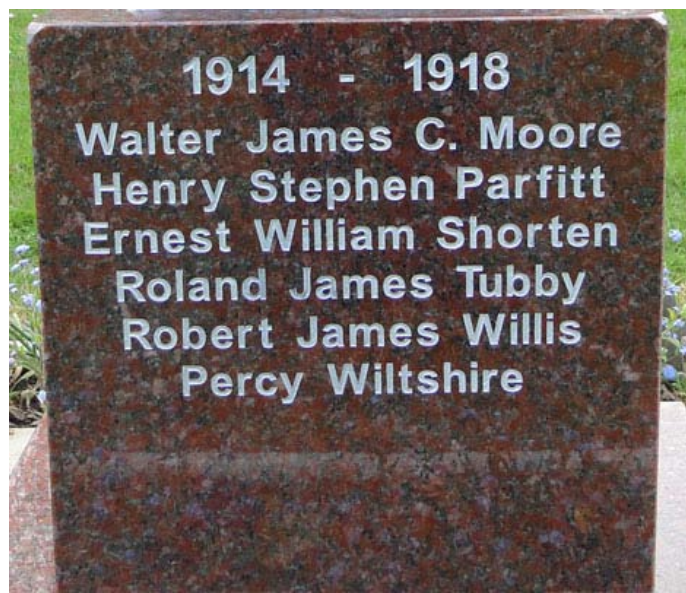

Faces of the memorial