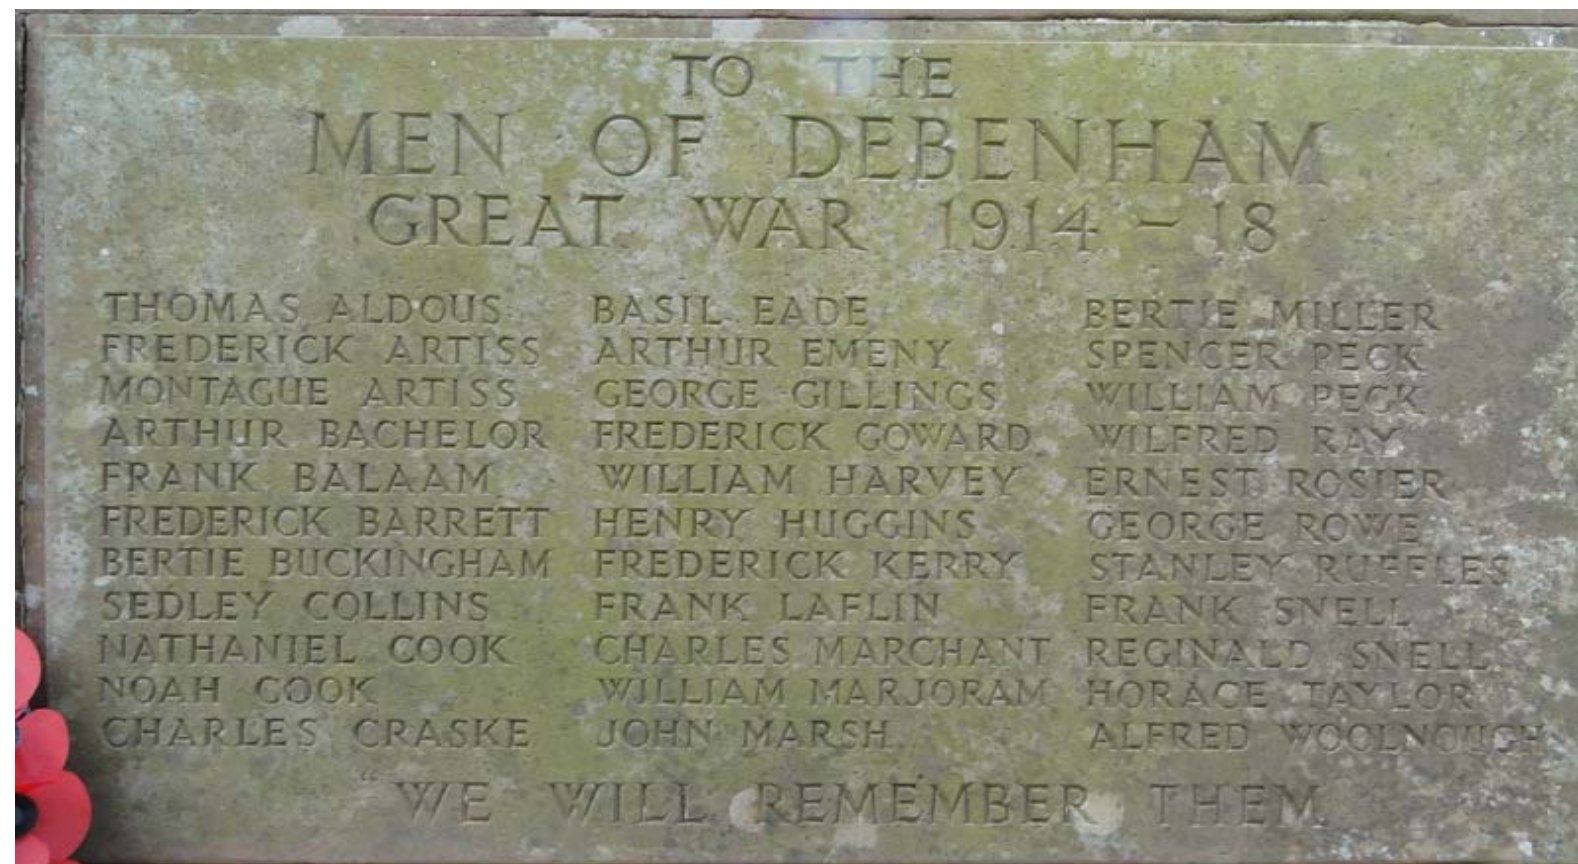

Christopher Robert	DENNY		Guardsman	2618303	Grenadier Guards	5th Bn.	24			28/04/1943	Son of Robert and Dorothy E. Denny; husband of Isabel Jessie
Frederick Charles	MASKELL		Leading Aircraftman	962144	Royal Air Force VR	-	44			15/08/1944	Son of Charles and Susan Maskel. Buried at Pettaugh
Sidney George James	OFFORD		Driver	T/219219	Royal Army Service Corps	18 Div. Troops Coy.	31			13/05/1944	
Harry Ernest	PIPE		Lance Corporal	5832206	Corps of Military Police	-	29			25/08/1943	Son of William & Agnes Selina Pipe; husband of Mary Sutherland
Sidney Charles	SMITH		Private	7646360	Royal Army Ordnance Corps		31			05/07/1941	Son of Charles and Florence Smith
Kenneth Arthur	TOKELY		Marine	PO/X 126896	Royal Marines	HMS 'Merlin'	22	not on memorial		14/11/1946	Husband of A. Tokely