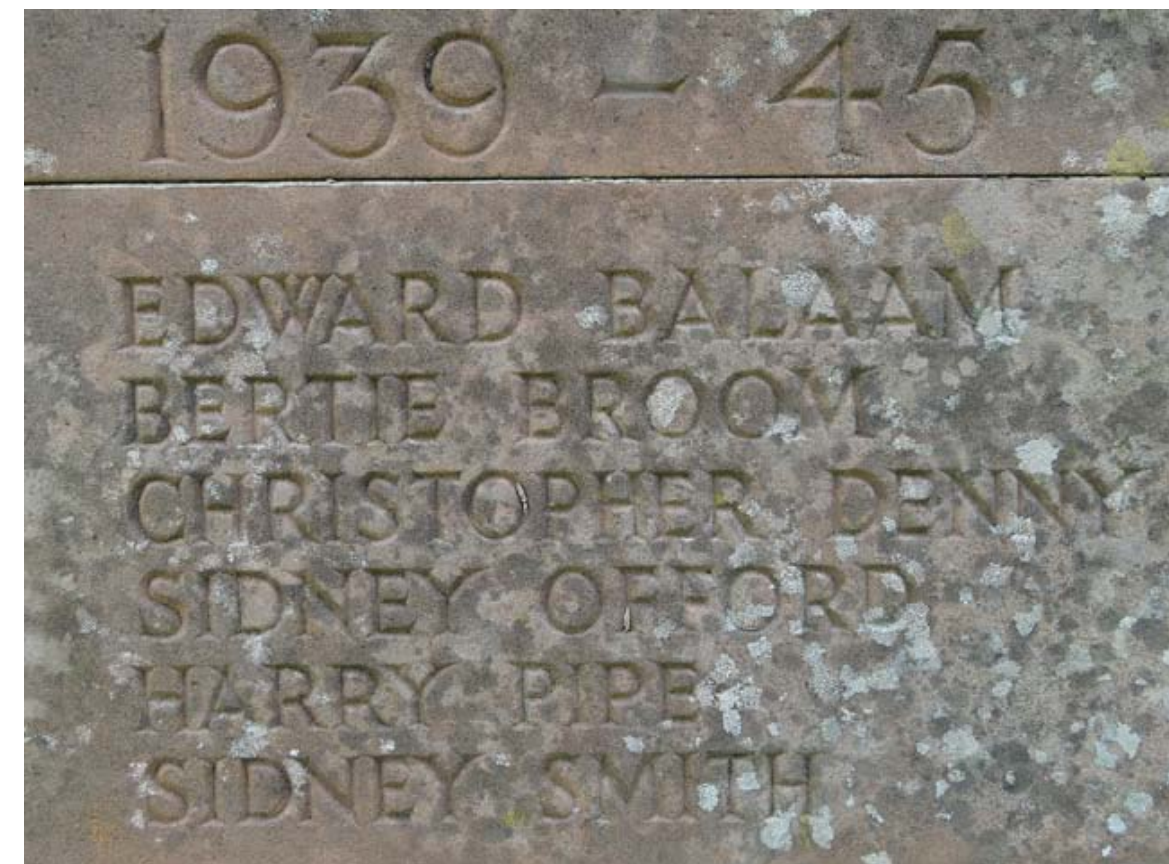

Christopher Robert	DENNY		Guardsman	2618303	Grenadier Guards	5th Bn.	24			28/04/1943	Son of Robert and Dorothy E. Denny; husband of Isabel Jessie
Frederick Charles	MASKELL		Leading Aircraftman	962144	Royal Air Force VR	-	44			15/08/1944	Son of Charles and Susan Maskel. Buried at Pettaugh
Sidney George James	OFFORD		Driver	T/219219	Royal Army Service Corps	18 Div. Troops Coy.	31			13/05/1944	
Harry Ernest	PIPE		Lance Corporal	5832206	Corps of Military Police	-	29			25/08/1943	Son of William & Agnes Selina Pipe; husband of Mary Sutherland
Sidney Charles	SMITH		Private	7646360	Royal Army Ordnance Corps		31			05/07/1941	Son of Charles and Florence Smith
Kenneth Arthur	TOKELY		Marine	PO/X 126896	Royal Marines	HMS 'Merlin'	22	not on memorial		14/11/1946	Husband of A. Tokely