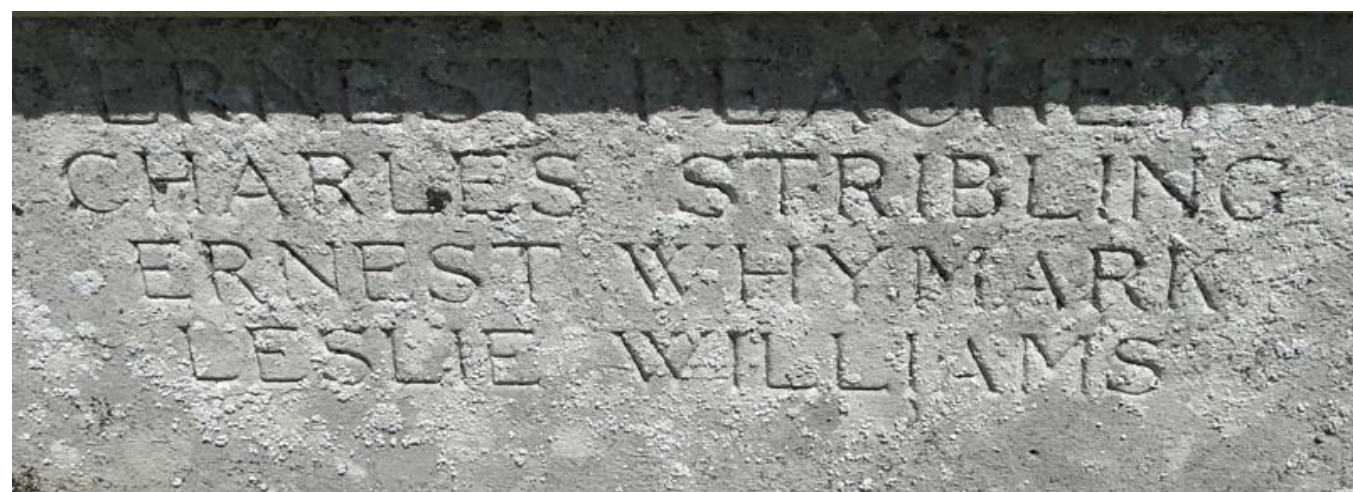

1939 -1945 (chalked for clarity)