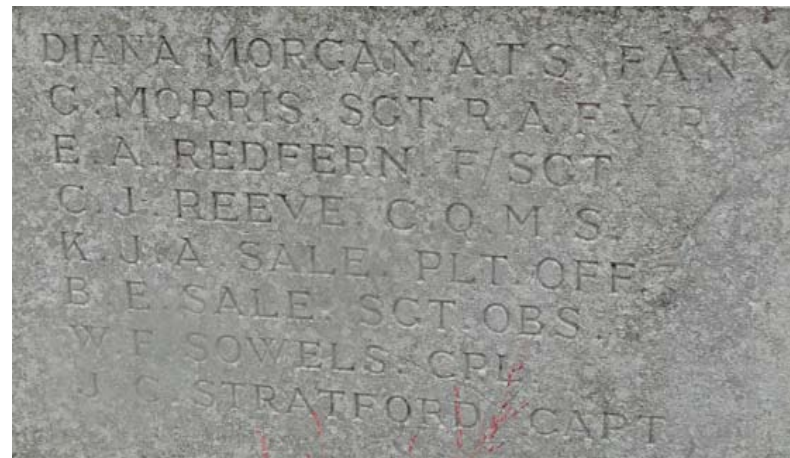

Alfred	WRIGHT		Lance Corporal	5781072	Royal Norfolk Regt.	7th Bn.	33		Eaton	WW2	08/07/1944	Son of Alfred and Emmeline Wright, of Norwich; husband of Edna Wright, of Norwich
Ralph Edward	YALLOP		Lance Corporal	5776273	Royal Norfolk Regt.	6th Bn.	23		Eaton	WW2	27/01/1942	Son of William Yallop, and of Laura Yallop, of Norwich

Second World War Names

[Top of the Document](#)

First World War Names