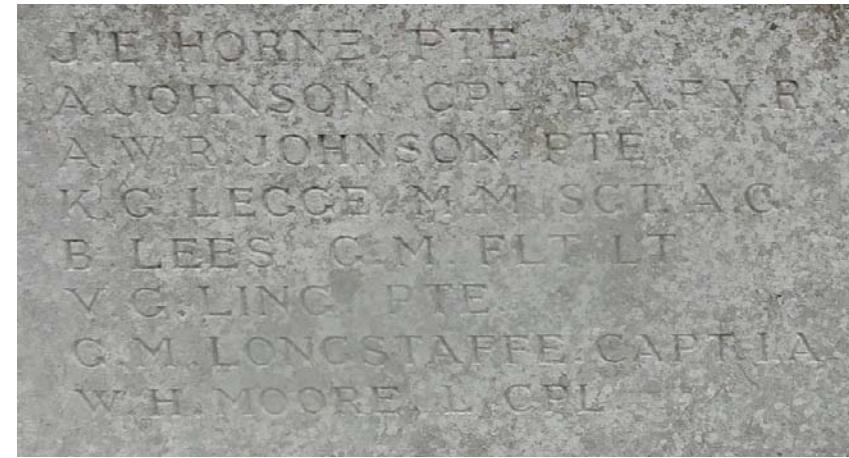

Alfred	WRIGHT		Lance Corporal	5781072	Royal Norfolk Regt.	7th Bn.	33		Eaton	WW2	08/07/1944	Son of Alfred and Emmeline Wright, of Norwich; husband of Edna Wright, of Norwich
Ralph Edward	YALLOP		Lance Corporal	5776273	Royal Norfolk Regt.	6th Bn.	23		Eaton	WW2	27/01/1942	Son of William Yallop, and of Laura Yallop, of Norwich

Second World War Names

[Top of the Document](#)

First World War Names