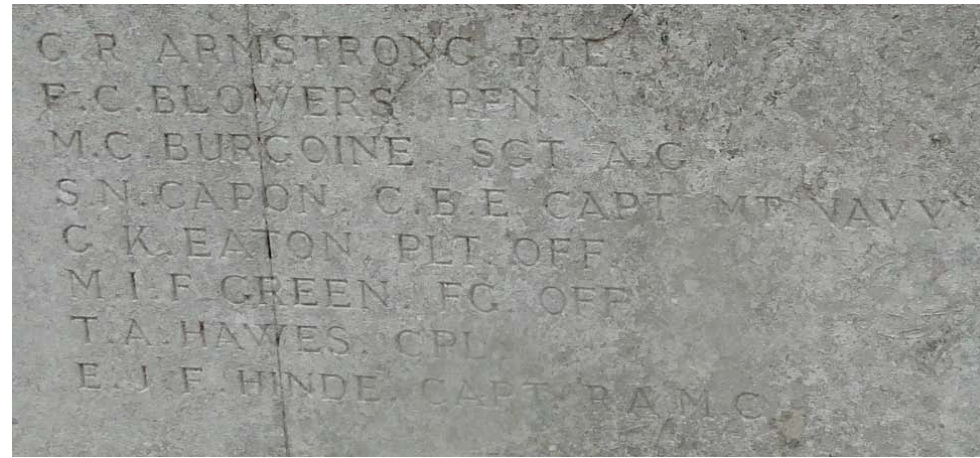

Alfred	WRIGHT		Lance Corporal	5781072	Royal Norfolk Regt.	7th Bn.	33		Eaton	WW2	08/07/1944	Son of Alfred and Emmeline Wright, of Norwich; husband of Edna Wright, of Norwich
Ralph Edward	YALLOP		Lance Corporal	5776273	Royal Norfolk Regt.	6th Bn.	23		Eaton	WW2	27/01/1942	Son of William Yallop, and of Laura Yallop, of Norwich

Second World War Names

[Top of the Document](#)

First World War Names