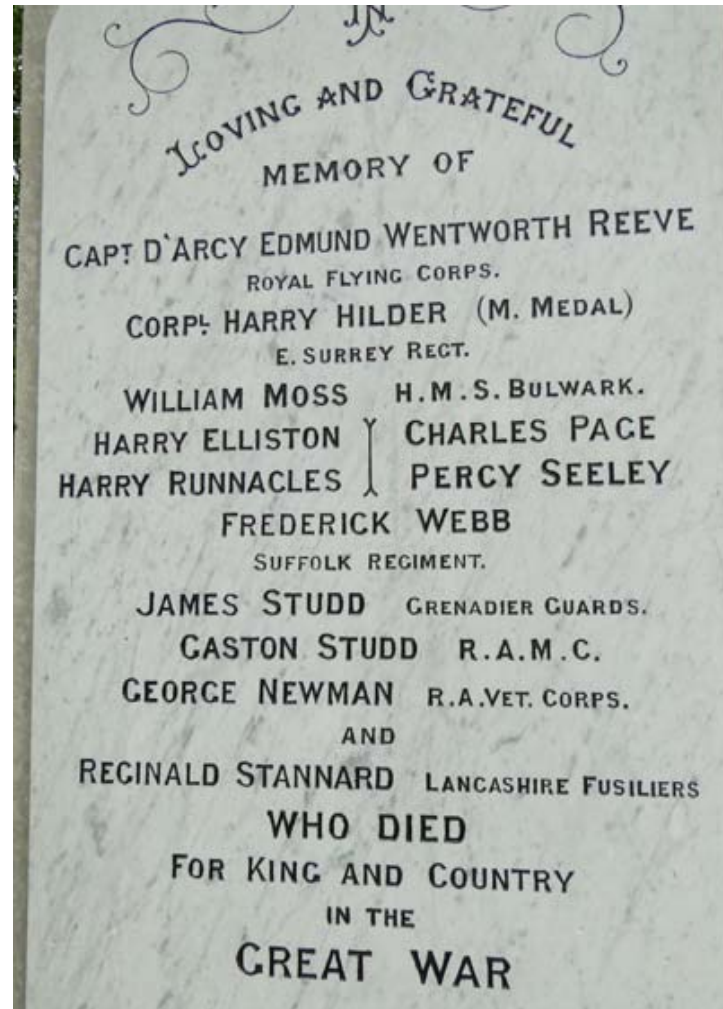

WW2	Casualties	Awards	Rank	Number	Service	Unit	Age	Trade	Parish	Conflict	Date	Notes
Ernest Jack	BARTLE		14707094	Private	Suffolk Regt.	attd. 6th Bn. Northamptonshire Regiment	34		Great Livermere	WW2	14/09/1944	Son of Cecil Charles and Mary Gertrude Bartle; husband of Muriel Florence Ada. Buried in Gt. Livermere

D'arcy Edmund Wentworth REEVE