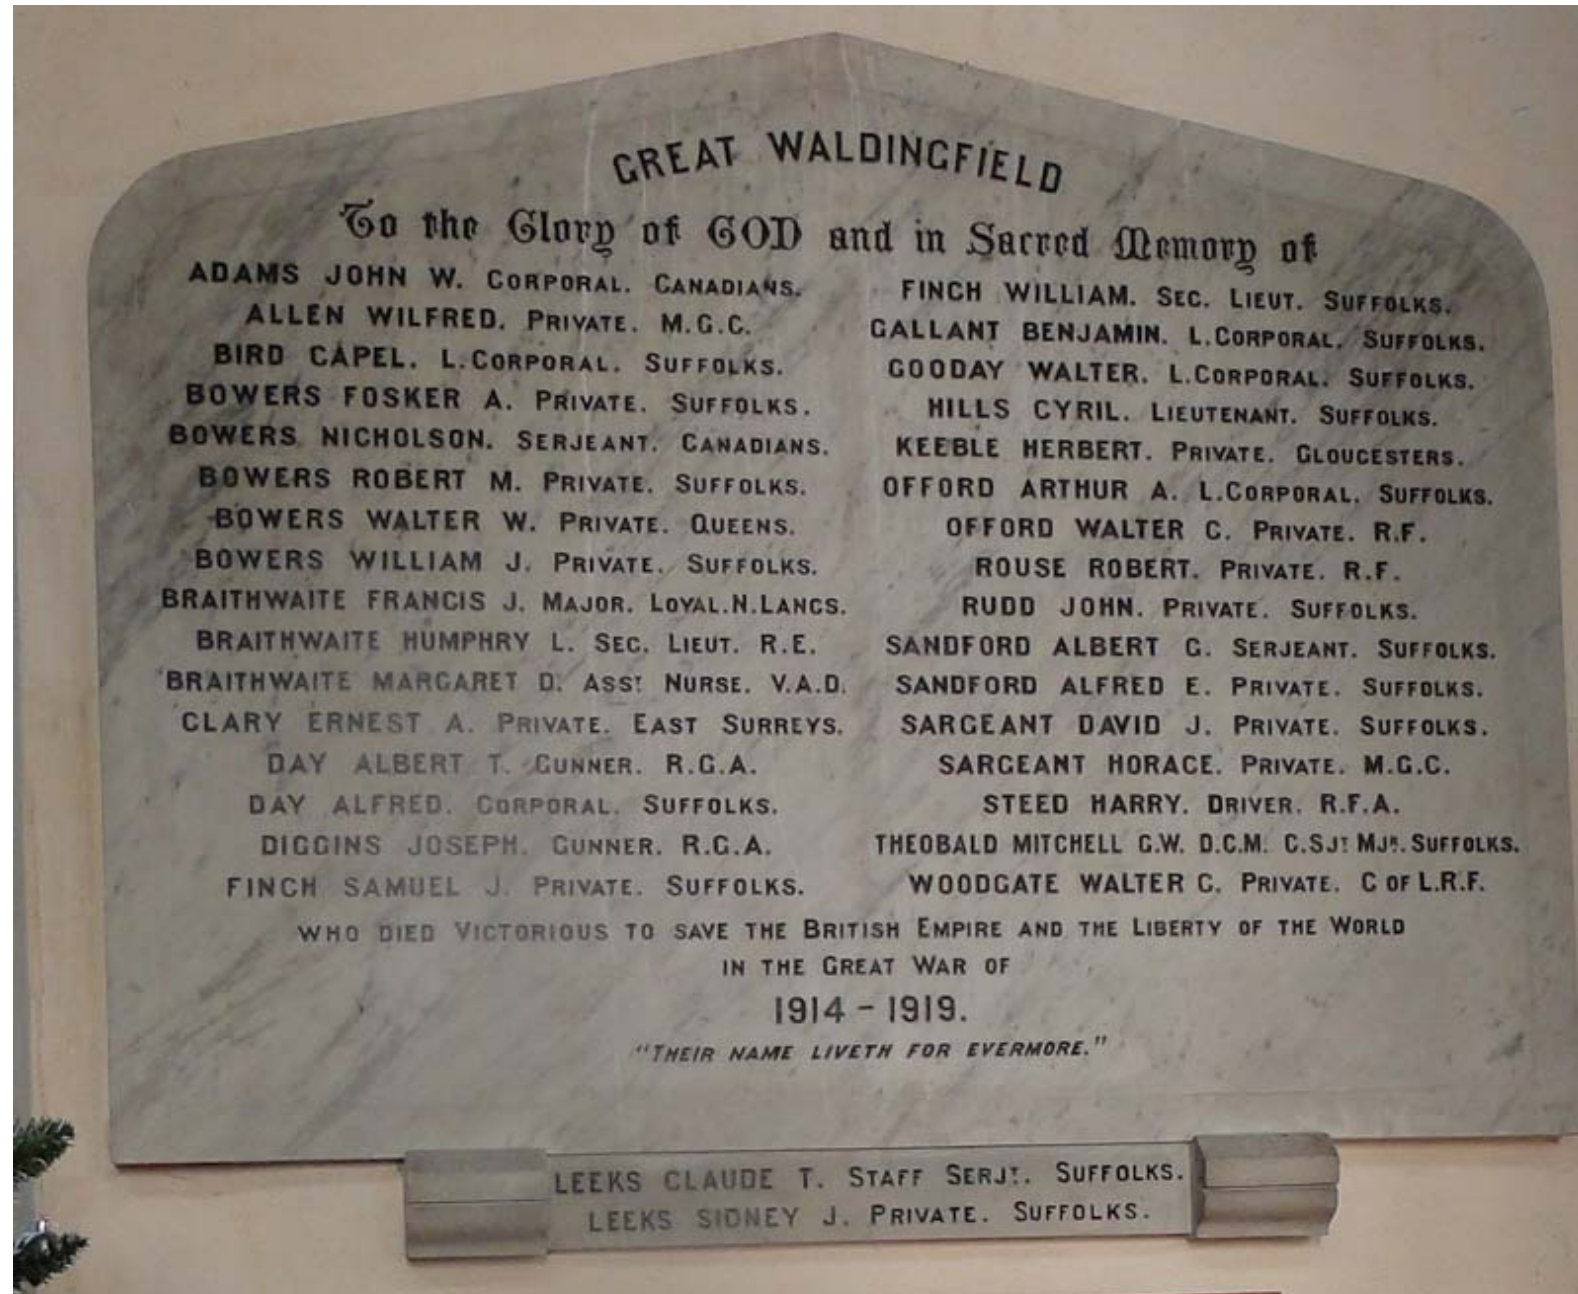

Stanley	THEOBALD		Private	20848	Royal Fusiliers	13th Bn.	22	Great Waldingfield	WW1	15/11/1916	Son of Maria and the late George James Theobald
Walter C.	WOODGATE		Private	2038	London Regiment (Royal Fusiliers)	1st Bn.	20	Great Waldingfield	WW1	17/06/1915	Son of Rufus George and Charlotte Woodgate

WW2	Casualties	Awards	Rank	Number	Service	Unit	Age	Trade	Parish	Conflict	Date	Notes
Frederick Henry	LINDSEY		Sapper	2072281	Royal Engineers	263 Field Coy	20		Great Waldingfield	WW2	06/05/1940	Son of Harry Lindsey, and of Alice Lindsey