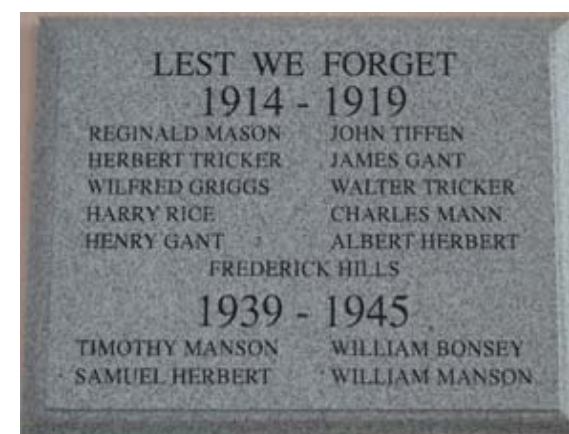

GROTON
TL 95963 41687

WW1 - 11
WW2 - 4

WW1	Casualties	Awards	Rank	Number	Service	Unit	Age	Parish	Conflict	Date	Notes
Henry	GANT		Private	20126	West Yorkshire Regt. (Prince of Wales's Own)	9th Bn.	39	Groton	WW1	09/11/1915	Son of Peter Gant; husband of Annie
James	GANT		Private	5011	East Surrey Regt.	8th Bn.	-	Groton	WW1	01/07/1916	
Wilfred	GRIGGS		Private	2434	Suffolk Regt.	5th Bn.	-	Groton	WW1	12/08/1915	
Albert W.	HERBERT		Lance Sergeant	202379	Suffolk Regt.	"A" Coy. 1st/5th Bn.	18	Groton	WW1	03/05/1917	Son of Rosina Emily and the late George Thomas Herbert
Frederick	HILLS		Private	11916	Middlesex Regt.	20th Bn.	22	Groton	WW1	09/08/1917	Son of Mr. C. W. and Mrs. S. A. Hills
Charles W.	MANN		Private	20865	King's Shropshire Light Infantry	5th Bn.	32	Groton	WW1	13/04/1917	Son of Johnson William Mann
Reginald	MASON		Private	8901	Suffolk Regt.	"B" Coy. 3rd Bn.	24	Groton	WW1	24/08/1914	Son of John James and Hannah Maria Mason. Buried in Groton
Harry	RICE		Private	2425	Suffolk Regt.	"B" Coy. 5th Bn.	21	Groton	WW1	21/08/1915	Nephew of Mrs. Elizabeth Wright
John	TIFFEN		Private	3/8424	Suffolk Regt.	2nd Bn.	-	Groton	WW1	26/05/1916	
Herbert	TRICKER		Private	8474	Suffolk Regt.	1st Bn.	19	Groton	WW1	08/05/1915	Son of Mr. E. Tricker
Walter	TRICKER		Private	19312	Suffolk Regt.	7th Bn.	-	Groton	WW1	09/08/1916	