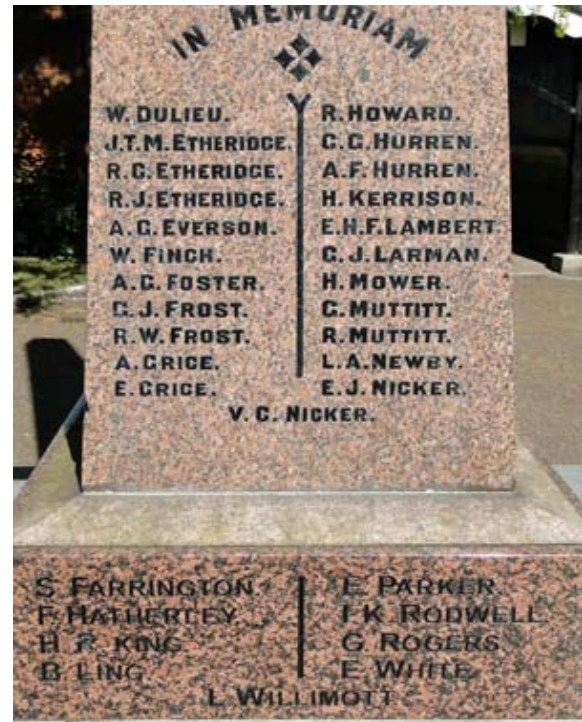

Courtesy of Halesworth Museum