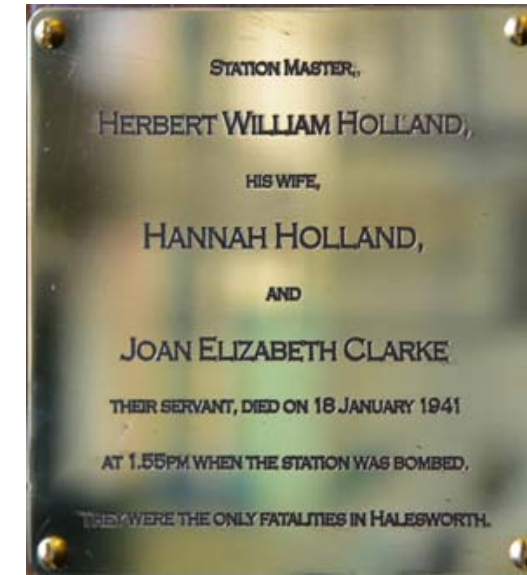

Courtesy of Halesworth Museum