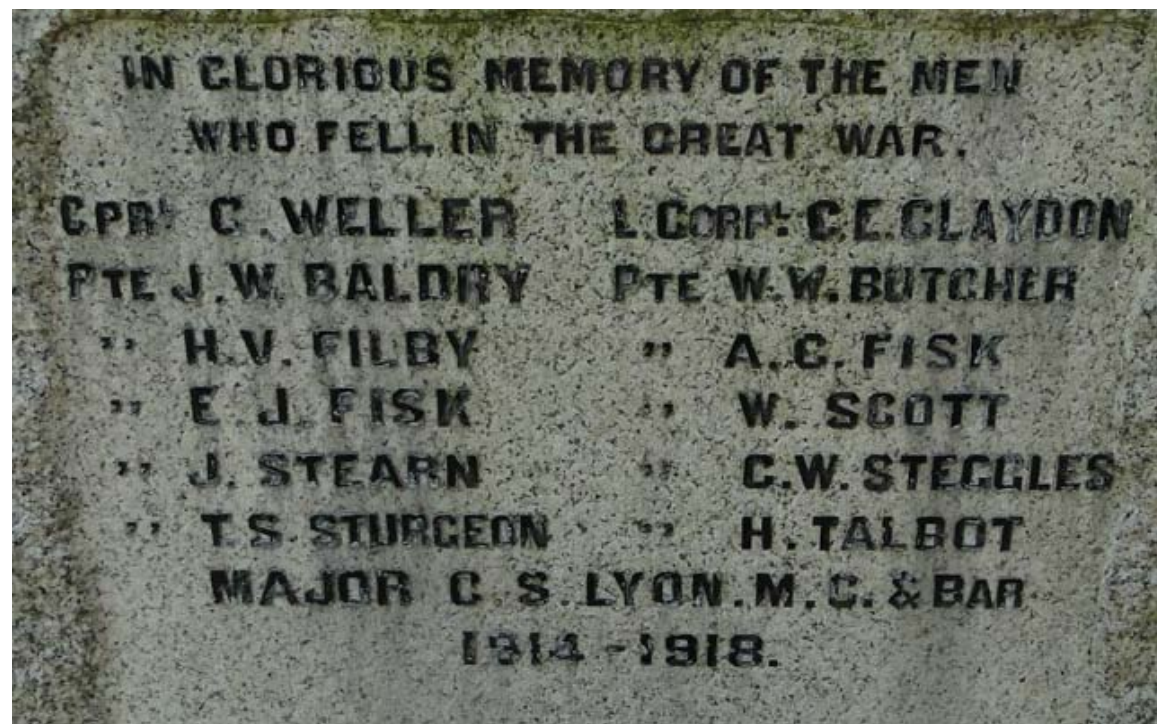

George William	STEGGLES		Private	23444	Suffolk Regt.	7th Bn.	23			03/07/1916	Son of James and Elizabeth Steggles
Thomas Sparke	STURGEON		Private	17379	Suffolk Regt.	1st Bn.	25			25/05/1915	Son of Mrs. Mary S. Sturgeon
Horace	TALBOT		Private	36438	Suffolk Regt.	transf. to (255153) 431st Agricultural Coy. Labour Corps	30			13/11/1918	Son of Rose and the late Charles Talbot. Buried at Bury St. Edmunds
Charles	WELLER		Corporal	5342	East Surrey Regt.	8th Bn.	-			30/09/1916	

WW2	Casualties	Awards	Rank	Number	Service	Unit	Age	Parish	Conflict	Date	Notes
Robert Hepworth	HATTEN		Staff Sergeant	7588618	Royal Electrical and Mechanical Engineers	-	22	Hepworth	WW2	04/05/1944	Son of Robert S. and Mary T. Hatten. Buried in Hepworth churchyard

No Second World War Memorial