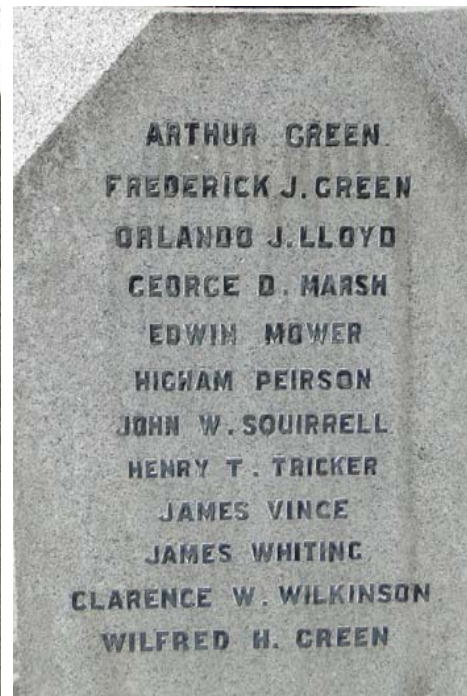

Ronald William	GANT		Stoker 2nd Class	P/KX 603120	Royal Navy	H.M.S. Rockingham	19		Hintlesham	WW2	27/09/1944	Son of Mrs. A. M. Gant
Richard William	GRAY		Sergeant	1874063	Royal Air Force VR	78 Sqdn.	20	Air Gunner	Hintlesham	WW2	21/02/1944	Son of Isaac William and Lilian Victoria Kathleen Gray
George Frederick	MOWER		Gunner	953041	Royal Artillery	67 Medium Regt	25		Hintlesham	WW2	14/11/1942	Son of John Isaac and Nellie Louise Mower
Sidney John	MOWER		Private	5833063	Suffolk Regt.	5th Bn.	30		Hintlesham	WW2	04/08/1943	Son of John Isaac and Nellie Louise Mower
Harold Graham	TIPPLE		Pilot Officer	42031	Royal Air Force	264 Sqdn.		Pilot	Hintlesham	WW2	16/12/1939	Buried in Hintlesham
Sidney S.	WARD								Hintlesham	WW2	not identified	
Victor Norman	WARD		Corporal	5771270	Royal Norfolk Regt.	5th Bn.	28		Hintlesham	WW2	23/01/1942	Son of Samuel and Mary Sarah Ward; husband of Lilian Cathleen
Alfred John	WELHAM		Pilot Officer	165193	Royal Air Force VR	-	27	Navigator	Hintlesham	WW2	28/08/1944	Son of Ruth Welham; husband of Gladys Alice. Buried in Hintlesham
Benjamin J.	WELHAM		Driver	T/14707104	Royal Army Service Corps	223 Air Despatch Coy.	38		Hintlesham	WW2	21/09/1944	Son of Frederick John and Mary Ann Welham; husband of Florence Deborah

George RATCLIFFE
at Ipswich Old cemetery