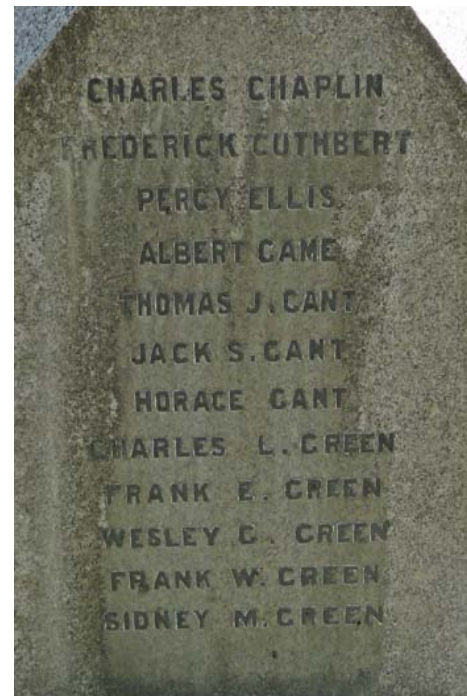

Ronald William	GANT		Stoker 2nd Class	P/KX 603120	Royal Navy	H.M.S. Rockingham	19		Hintlesham	WW2	27/09/1944	Son of Mrs. A. M. Gant
Richard William	GRAY		Sergeant	1874063	Royal Air Force VR	78 Sqdn.	20	Air Gunner	Hintlesham	WW2	21/02/1944	Son of Isaac William and Lilian Victoria Kathleen Gray
George Frederick	MOWER		Gunner	953041	Royal Artillery	67 Medium Regt	25		Hintlesham	WW2	14/11/1942	Son of John Isaac and Nellie Louise Mower
Sidney John	MOWER		Private	5833063	Suffolk Regt.	5th Bn.	30		Hintlesham	WW2	04/08/1943	Son of John Isaac and Nellie Louise Mower
Harold Graham	TIPPLE		Pilot Officer	42031	Royal Air Force	264 Sqdn.		Pilot	Hintlesham	WW2	16/12/1939	Buried in Hintlesham
Sidney S.	WARD								Hintlesham	WW2	not identified	
Victor Norman	WARD		Corporal	5771270	Royal Norfolk Regt.	5th Bn.	28		Hintlesham	WW2	23/01/1942	Son of Samuel and Mary Sarah Ward; husband of Lilian Cathleen
Alfred John	WELHAM		Pilot Officer	165193	Royal Air Force VR	-	27	Navigator	Hintlesham	WW2	28/08/1944	Son of Ruth Welham; husband of Gladys Alice. Buried in Hintlesham
Benjamin J.	WELHAM		Driver	T/14707104	Royal Army Service Corps	223 Air Despatch Coy.	38		Hintlesham	WW2	21/09/1944	Son of Frederick John and Mary Ann Welham; husband of Florence Deborah

George RATCLIFFE
at Ipswich Old cemetery