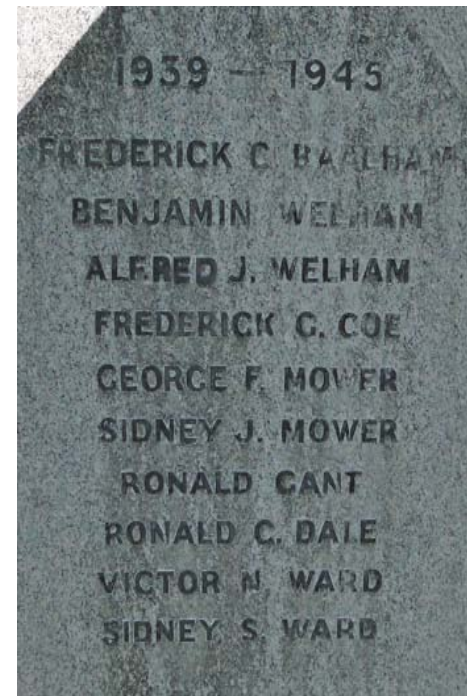

Ronald William	GANT		Stoker 2nd Class	P/KX 603120	Royal Navy	H.M.S. Rockingham	19		Hintlesham	WW2	27/09/1944	Son of Mrs. A. M. Gant
Richard William	GRAY		Sergeant	1874063	Royal Air Force VR	78 Sqdn.	20	Air Gunner	Hintlesham	WW2	21/02/1944	Son of Isaac William and Lilian Victoria Kathleen Gray
George Frederick	MOWER		Gunner	953041	Royal Artillery	67 Medium Regt	25		Hintlesham	WW2	14/11/1942	Son of John Isaac and Nellie Louise Mower
Sidney John	MOWER		Private	5833063	Suffolk Regt.	5th Bn.	30		Hintlesham	WW2	04/08/1943	Son of John Isaac and Nellie Louise Mower
Harold Graham	TIPPLE		Pilot Officer	42031	Royal Air Force	264 Sqdn.		Pilot	Hintlesham	WW2	16/12/1939	Buried in Hintlesham
Sidney S.	WARD								Hintlesham	WW2	not identified	
Victor Norman	WARD		Corporal	5771270	Royal Norfolk Regt.	5th Bn.	28		Hintlesham	WW2	23/01/1942	Son of Samuel and Mary Sarah Ward; husband of Lilian Cathleen
Alfred John	WELHAM		Pilot Officer	165193	Royal Air Force VR	-	27	Navigator	Hintlesham	WW2	28/08/1944	Son of Ruth Welham; husband of Gladys Alice. Buried in Hintlesham
Benjamin J.	WELHAM		Driver	T/14707104	Royal Army Service Corps	223 Air Despatch Coy.	38		Hintlesham	WW2	21/09/1944	Son of Frederick John and Mary Ann Welham; husband of Florence Deborah

George RATCLIFFE
at Ipswich Old cemetery