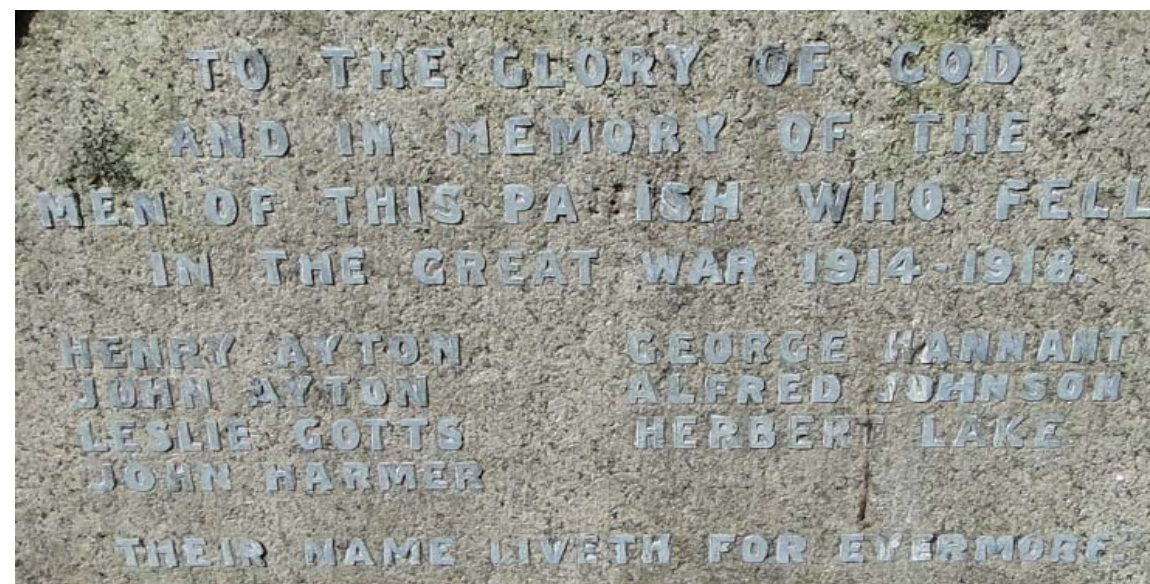

Disclaimer. While every effort has been made to ensure the accuracy of this record, no guarantee of 100% accuracy is given or implied. Terms. All unattributed images contained herein are © copyright 2018 of Adrian S. Pye and must be credited as such if used elsewhere.

Reminder: It is expressly forbidden to copy or reproduce images for commercial purposes. Images may be freely copied or distributed for research or personal use, but must **not** be sold.