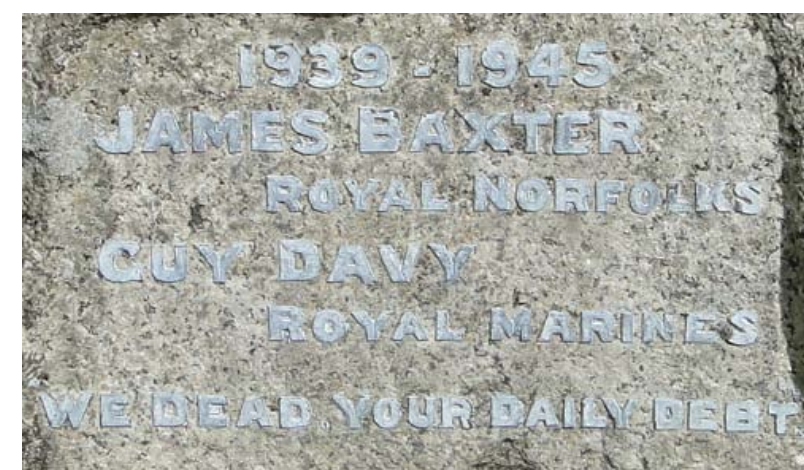

Disclaimer. While every effort has been made to ensure the accuracy of this record, no guarantee of 100% accuracy is given or implied. Terms. All unattributed images contained herein are © copyright 2018 of Adrian S. Pye and must be credited as such if used elsewhere.

Reminder: It is expressly forbidden to copy or reproduce images for commercial purposes. Images may be freely copied or distributed for research or personal use, but must **not** be sold.