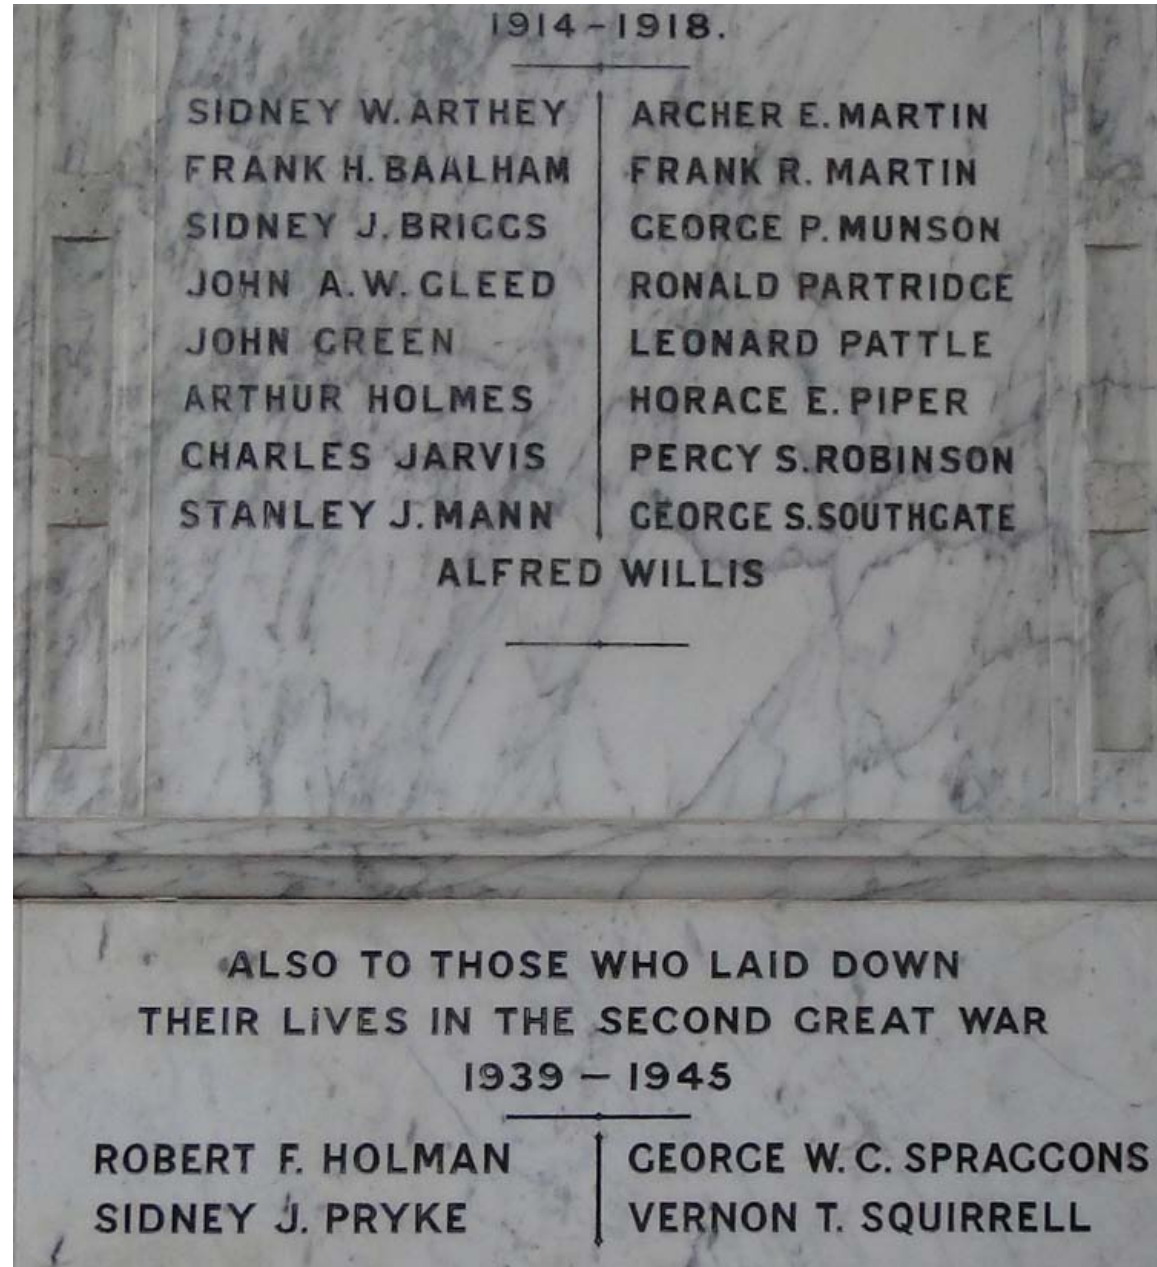

Stanley J. MANN