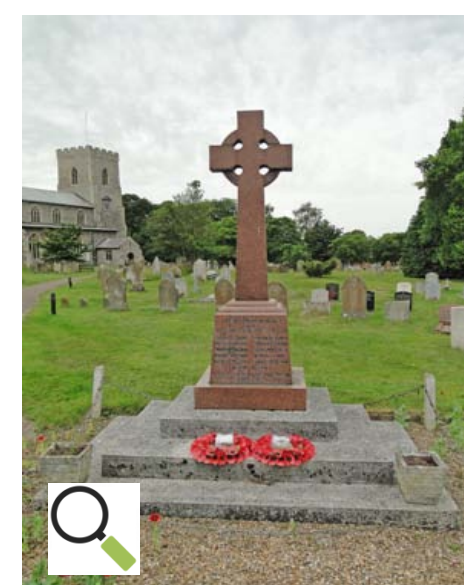

# LUDHAM

TG 38864 18332

WW1 - 11 + 3\*

WW2 - 4

With acknowledgement to the Commonwealth War Graves Commission

<http://www.cwgc.org/>

WW1	Casualties	Awards	Rank	Number	Service	Unit	Age	Parish	Conflict	Date	Notes
Leslie Thomas	BOND		Stoker 2nd Class	K/32727	Royal Navy	H.M.S. 'Pembroke'	21	Ludham	WW1	26/05/1916	Son of Mrs. Harriet Mary Ann Nobbs, of High St., Ludham. <a href="#">Buried in Ludham churchyard</a> (Born 11/11/1894)
Victor Alexander	BROOKS		Private	35806	Duke of Cornwall's Light Infantry	1st/4th Bn.	19	Ludham	WW1	04/05/1917	Son of Harold Dennis and Sarah Elizabeth Brooks, of The Shrublands, Ludham
William Robert	CHAPLIN *		Private	3/7337	Norfolk Regt.	1st Bn.	22	Ludham	WW1	14/09/1914	Son of Joseph Horace and Sarah Ann Chaplin, of White Gate, Ludham
Herbert Wesley	CLARKE		Corporal	G/15288	The Queen's (Royal West Surrey Regt.)	8th Bn.	-	Ludham	WW1	02/12/1917	-
Albert Leslie	ENGLAND		Private	33128	Essex Regt.	10th Bn.	26	Ludham	WW1	04/11/1917	Husband of Fanny M. L. England, of Ludham
James Thomas	FULCHER*		Bombardier	74430	Royal Field Artillery	"A" Bty. 124th Bde.	24	Ludham	WW1	24/04/1917	Son of Mr. and the late Mrs. T. Fulcher, of Whitegate Farm, Ludham
Ernest	GEDGE		Gunner	154061	Royal Garrison Artillery	11th Siege Bty.	-	Ludham	WW1	30/10/1917	-
William Thomas	GRAPES		Private	15384	Norfolk Regt.	9th Bn.	36	Ludham	WW1	26/09/1915	Son of William and Lucretia Grapes, of Ludham
William Herbert	LEMON		Corporal	23141	Border Regt.	7th Bn.	23	Ludham	WW1	03/07/1916	Son of Ellen and the late Herbert D. Lemon of Ludham; husband of Kathleen R. Lemon (since remarried - Wright)
John	MATTOCKS		Lance Corporal	320237	Norfolk Regt.	12th (Norfolk Yeomanry) Bn.	-	Ludham	WW1	08/12/1917	-
Alfred Charles	MOY		Stoker 1st Class	SS/117522	Royal Navy	H.M.S. 'Adamant'	22	Ludham	WW1	05/06/1918	Born 13/03/1896 at Gt. Yarmouth.
Percy James	PHILLIPPO		Private	33129	Essex Regt.	"A" Coy. 10th Bn.	25	Ludham	WW1	12/08/1917	Son of James and Emma Phillippo, of High St., Ludham; husband of Annie E. Phillippo, of School Rd., Ludham
Arthur	WEBSTER							Ludham	WW1	not found	
William	WENN *		Captain	-	Norfolk Regt.	1st/5th Bn.	31	Ludham	WW1	01/04/1917	Son of William and Edith Wenn, of Walcot, Norfolk; husband of Ruth Wenn, of Ludham