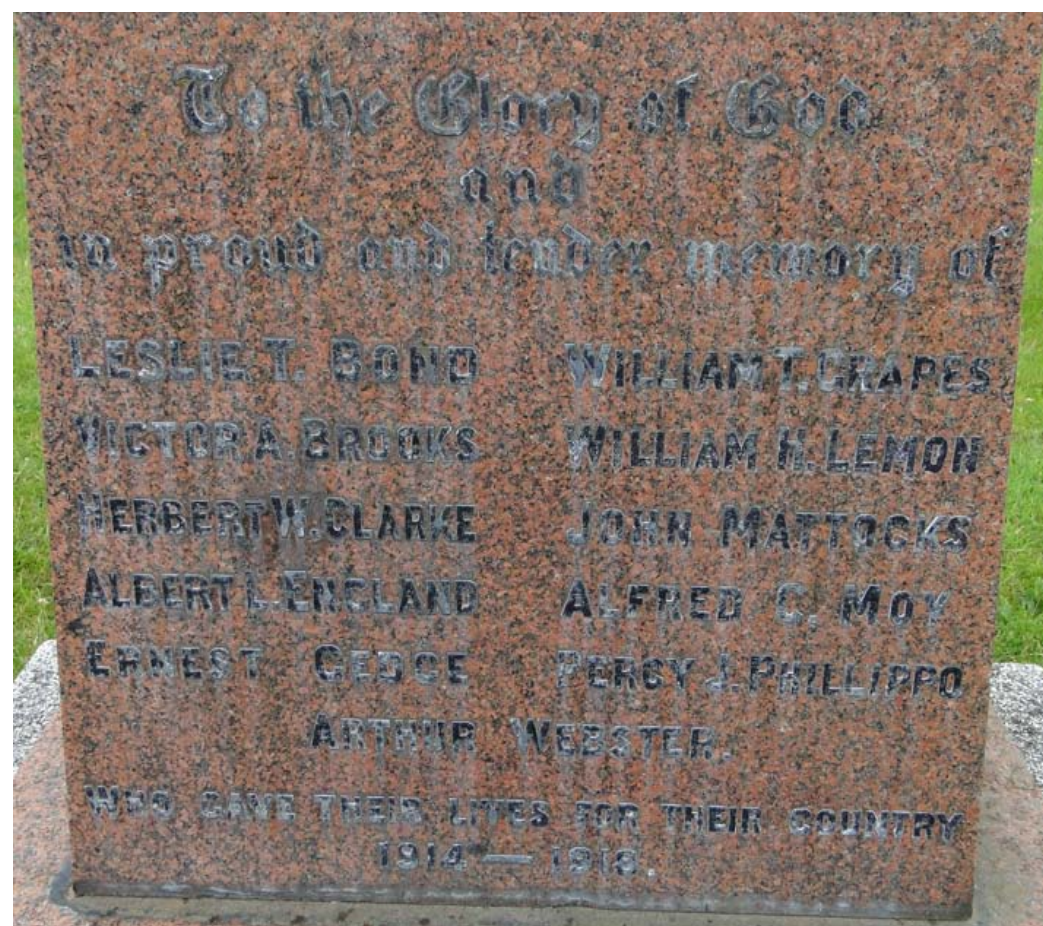

Thomas Henry	GROUNDS		Seaman / Carpenter	-	Merchant Navy	S.S. 'Trader'	44		Ludham	WW2	22/01/1944	Address given as Bridge Stores, Ludham. Husband of Ethel Rosa Grounds (née Howell). Born 04/10/1899 in Hetherset, died in at Port Twefix, Suez. Not named in the CWGC records
Alfred	JACKSON *		Driver	10595326	Royal Electrical and Mechanical Engineers	-	29		Ludham	WW2	08/02/1943	Son of James W. Jackson and Alice S. Jackson; husband of Maud (Babs) Jackson, of Ludham. Buried in Horstead All Saints churchyard
Peter	JACKSON								Ludham	WW2	not found	
Charles John	MANN		Second Engineer Officer	-	Merchant Navy	S.S. British Chivalry	32		Ludham	WW2	22/02/1944	Son of Charles John and Katie Mann; husband of Doreen Mary Mann, of Fornsett St. Peter, Norfolk. King's Commendation for Brave Conduct
Buried in the churchyard but not of the parish												
William	HOLLIS		Private	10317825	Pioneer Corps	Aux. Mil.	-		Ludham	WW2	26/06/1940	Buried in Ludham churchyard
Arthur Wilfred	TERRY		Private	13012082	Pioneer Corps	Aux. Mil.	43		Ludham	WW2	18/04/1942	Son of Arthur William and Ellen Terry; husband of Lilian Mary Terry of Broadstairs, Kent. Buried in Ludham churchyard

Civilians	WW2	Status	Address	Age	Trade	Parish	Conflict	Date	Details
Ethel Kate	POWELL	Daughter of Mr. and Mrs. W. W. Bell, of 31 Northgate Street, Great Yarmouth; wife of Arthur Frederick Powell	The Stores, Ludham	55		Ludham	WW2	27/02/1941	Died at Ludham.

Disclaimer. While every effort has been made to ensure the accuracy of this record, no guarantee of 100% accuracy is given or implied. Terms. All unattributed images contained herein are © copyright 2018 of Adrian S. Pye and must be credited as such if used elsewhere.

Reminder: It is expressly forbidden to copy or reproduce images for commercial purposes. Images may be freely copied or distributed for research or personal use, but must **not** be sold.