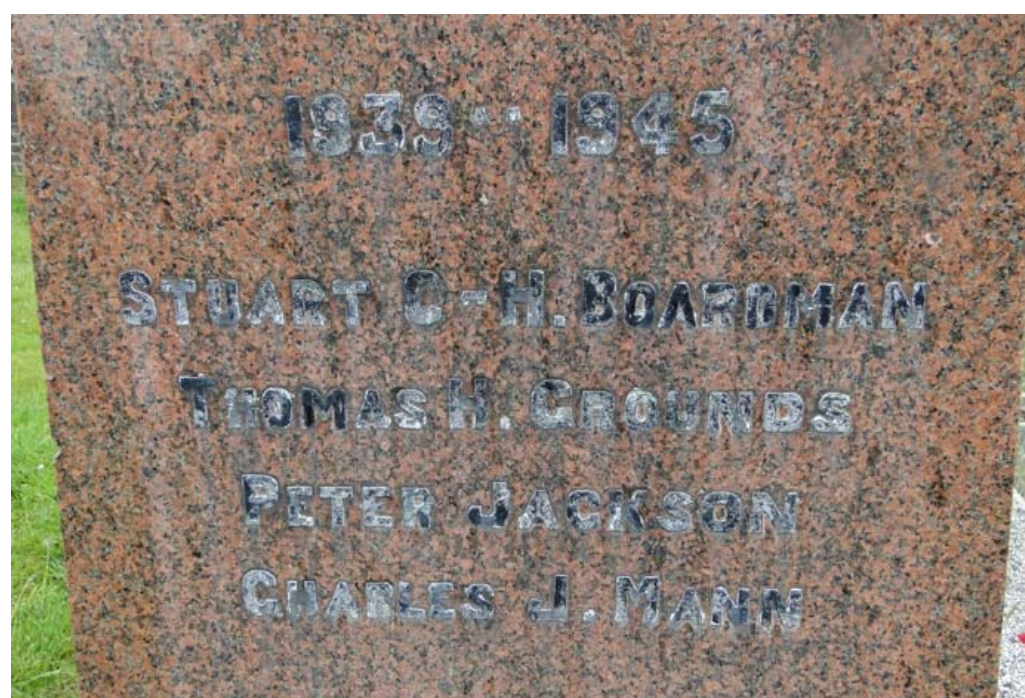

Thomas Henry	GROUNDS		Seaman / Carpenter	-	Merchant Navy	S.S. 'Trader'	44		Ludham	WW2	22/01/1944	Address given as Bridge Stores, Ludham. Husband of Ethel Rosa Grounds (née Howell). Born 04/10/1899 in Hetherset, died in at Port Twefix, Suez. Not named in the CWGC records
Alfred	JACKSON *		Driver	10595326	Royal Electrical and Mechanical Engineers	-	29		Ludham	WW2	08/02/1943	Son of James W. Jackson and Alice S. Jackson; husband of Maud (Babs) Jackson, of Ludham. Buried in Horstead All Saints churchyard
Peter	JACKSON								Ludham	WW2	not found	
Charles John	MANN		Second Engineer Officer	-	Merchant Navy	S.S. British Chivalry	32		Ludham	WW2	22/02/1944	Son of Charles John and Katie Mann; husband of Doreen Mary Mann, of Fornsett St. Peter, Norfolk. King's Commendation for Brave Conduct
Buried in the churchyard but not of the parish												
William	HOLLIS		Private	10317825	Pioneer Corps	Aux. Mil.	-		Ludham	WW2	26/06/1940	Buried in Ludham churchyard
Arthur Wilfred	TERRY		Private	13012082	Pioneer Corps	Aux. Mil.	43		Ludham	WW2	18/04/1942	Son of Arthur William and Ellen Terry; husband of Lilian Mary Terry of Broadstairs, Kent. Buried in Ludham churchyard

Civilians	WW2	Status	Address	Age	Trade	Parish	Conflict	Date	Details
Ethel Kate	POWELL	Daughter of Mr. and Mrs. W. W. Bell, of 31 Northgate Street, Great Yarmouth; wife of Arthur Frederick Powell	The Stores, Ludham	55		Ludham	WW2	27/02/1941	Died at Ludham.

Disclaimer. While every effort has been made to ensure the accuracy of this record, no guarantee of 100% accuracy is given or implied. Terms. All unattributed images contained herein are © copyright 2018 of Adrian S. Pye and must be credited as such if used elsewhere.

Reminder: It is expressly forbidden to copy or reproduce images for commercial purposes. Images may be freely copied or distributed for research or personal use, but must **not** be sold.