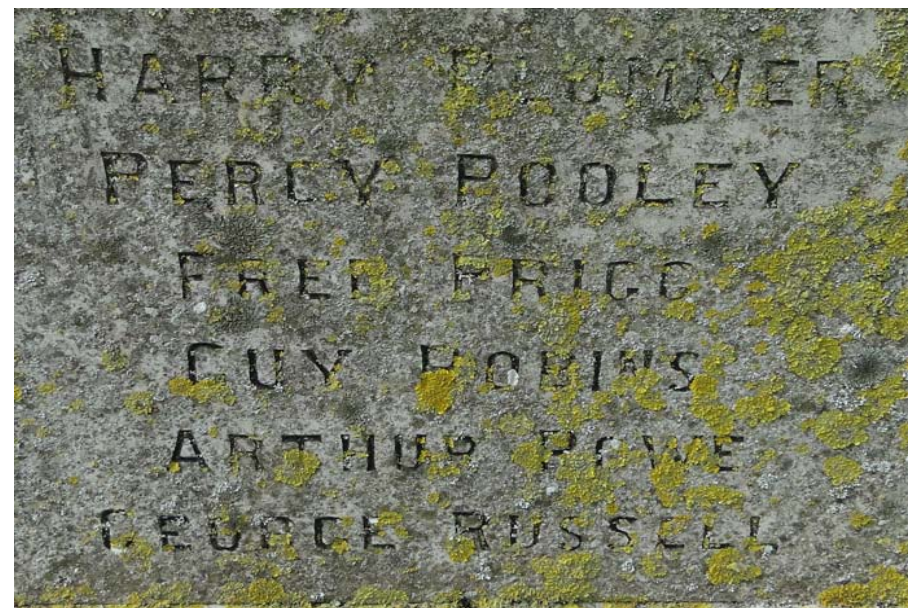

WW2	Casualties	Awards	Rank	Number	Service	Unit	Age	Trade	Parish	Conflict	Date	Notes
Everard Meakin	COLLINGTON		Lance Corporal	551408	Royal Army Ordnance Corps	-	31		Moulton	WW2	28/05/1941	Son of Everard and F. M. Collington; husband of Maisie Cansley Collington
Anthony	DARLING		Flight Lieutenant	42303	Royal Air Force VR	94 Sqdn.	27	Pilot	Moulton	WW2	16/01/1942	Son of Sam H. and Thora Darling
Alexander	HEATHERWICK		Sergeant	2875855	Scots Guards	1st Bn.	27		Moulton	WW2	19/02/1944	Son of Alexander and Sarah Heatherwick; husband of Ruth Dora
Dudley Jack Bernato	JOEL		Lieutenant		Royal Naval Volunteer Reserve	H.M.S. 'Registan'	37		Moulton	WW2	28/05/1941	Son of Lieut.-Col. Solomon Barnato Joel J.P. and of Ellen Joel (nee Ridley); husband of Esme
Michael	LANE		Lieutenant	232597	Rifle Brigade	8th (2nd Bn. The London Rifle Bde) Bn.	21		Moulton	WW2	01/07/1944	Son of Lindsay and Mary Lane. Buried in Moulton churchyard
Newton William	LISTER		Driver	T/243312	Royal Army Service Corps	384 General Transport Coy.	35		Moulton	WW2	14/11/1942	Son of John and Frances Lister; husband of Norma May
John	RUSSELL		Driver	T/177347	Royal Army Service Corps	-	31		Moulton	WW2	18/06/1945	Son of George J. and Agnes A. Russell

1914 - 1918