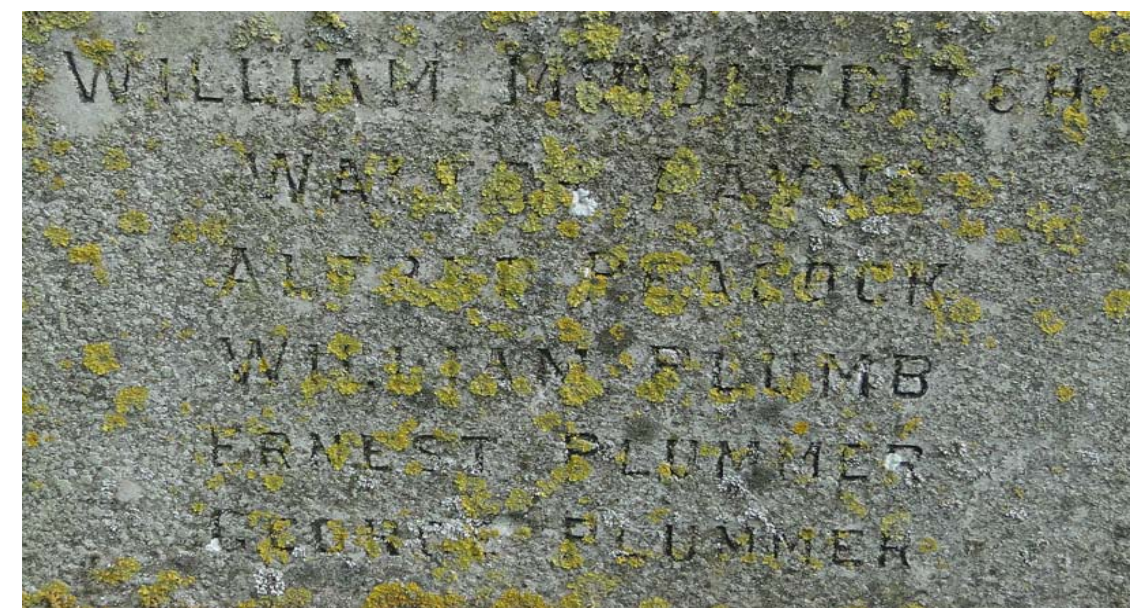

Arthur Samuel	ROWE		Gunner	51444	Royal Field Artillery	"C" Bty., 85th Bde.	23	Moulton	WW1	18/07/1916	Son of Harry and Carrie Rowe
George	RUSSELL		Private	240069	Suffolk Regt.	11th Bn.	34	Moulton	WW1	19/04/1918	Son of George and Elizabeth Russell; husband of Agnes Annie

WW2	Casualties	Awards	Rank	Number	Service	Unit	Age	Trade	Parish	Conflict	Date	Notes
Everard Meakin	COLLINGTON		Lance Corporal	551408	Royal Army Ordnance Corps	-	31		Moulton	WW2	28/05/1941	Son of Everard and F. M. Collington; husband of Maisie Cansley Collington
Anthony	DARLING		Flight Lieutenant	42303	Royal Air Force VR	94 Sqdn.	27	Pilot	Moulton	WW2	16/01/1942	Son of Sam H. and Thora Darling
Alexander	HEATHERWICK		Sergeant	2875855	Scots Guards	1st Bn.	27		Moulton	WW2	19/02/1944	Son of Alexander and Sarah Heatherwick; husband of Ruth Dora
Dudley Jack Bernato	JOEL		Lieutenant		Royal Naval Volunteer Reserve	H.M.S. 'Registan'	37		Moulton	WW2	28/05/1941	Son of Lieut.-Col. Solomon Barnato Joel J.P. and of Ellen Joel (nee Ridley); husband of Esme
Michael	LANE		Lieutenant	232597	Rifle Brigade	8th (2nd Bn. The London Rifle Bde) Bn.	21		Moulton	WW2	01/07/1944	Son of Lindsay and Mary Lane. Buried in Moulton churchyard
Newton William	LISTER		Driver	T/243312	Royal Army Service Corps	384 General Transport Coy.	35		Moulton	WW2	14/11/1942	Son of John and Frances Lister; husband of Norma May
John	RUSSELL		Driver	T/177347	Royal Army Service Corps	-	31		Moulton	WW2	18/06/1945	Son of George J. and Agnes A. Russell