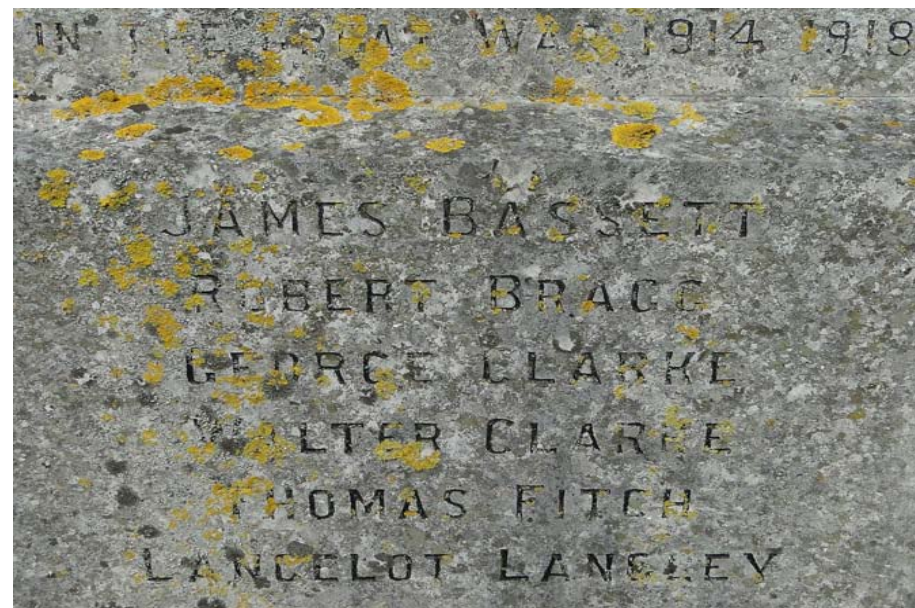

WW2	Casualties	Awards	Rank	Number	Service	Unit	Age	Trade	Parish	Conflict	Date	Notes
Everard Meakin	COLLINGTON		Lance Corporal	551408	Royal Army Ordnance Corps	-	31		Moulton	WW2	28/05/1941	Son of Everard and F. M. Collington; husband of Maisie Cansley Collington
Anthony	DARLING		Flight Lieutenant	42303	Royal Air Force VR	94 Sqdn.	27	Pilot	Moulton	WW2	16/01/1942	Son of Sam H. and Thora Darling
Alexander	HEATHERWICK		Sergeant	2875855	Scots Guards	1st Bn.	27		Moulton	WW2	19/02/1944	Son of Alexander and Sarah Heatherwick; husband of Ruth Dora
Dudley Jack Bernato	JOEL		Lieutenant		Royal Naval Volunteer Reserve	H.M.S. 'Registan'	37		Moulton	WW2	28/05/1941	Son of Lieut.-Col. Solomon Barnato Joel J.P. and of Ellen Joel (nee Ridley); husband of Esme
Michael	LANE		Lieutenant	232597	Rifle Brigade	8th (2nd Bn. The London Rifle Bde) Bn.	21		Moulton	WW2	01/07/1944	Son of Lindsay and Mary Lane. Buried in Moulton churchyard
Newton William	LISTER		Driver	T/243312	Royal Army Service Corps	384 General Transport Coy.	35		Moulton	WW2	14/11/1942	Son of John and Frances Lister; husband of Norma May
John	RUSSELL		Driver	T/177347	Royal Army Service Corps	-	31		Moulton	WW2	18/06/1945	Son of George J. and Agnes A. Russell

1914 - 1918