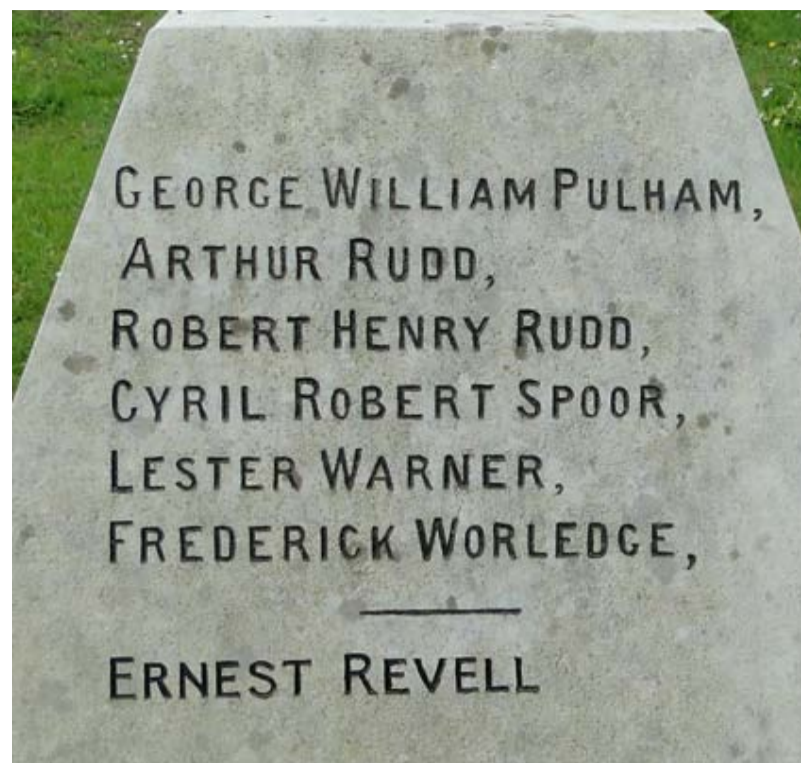

n.b. Ernest Revell was added at a later date