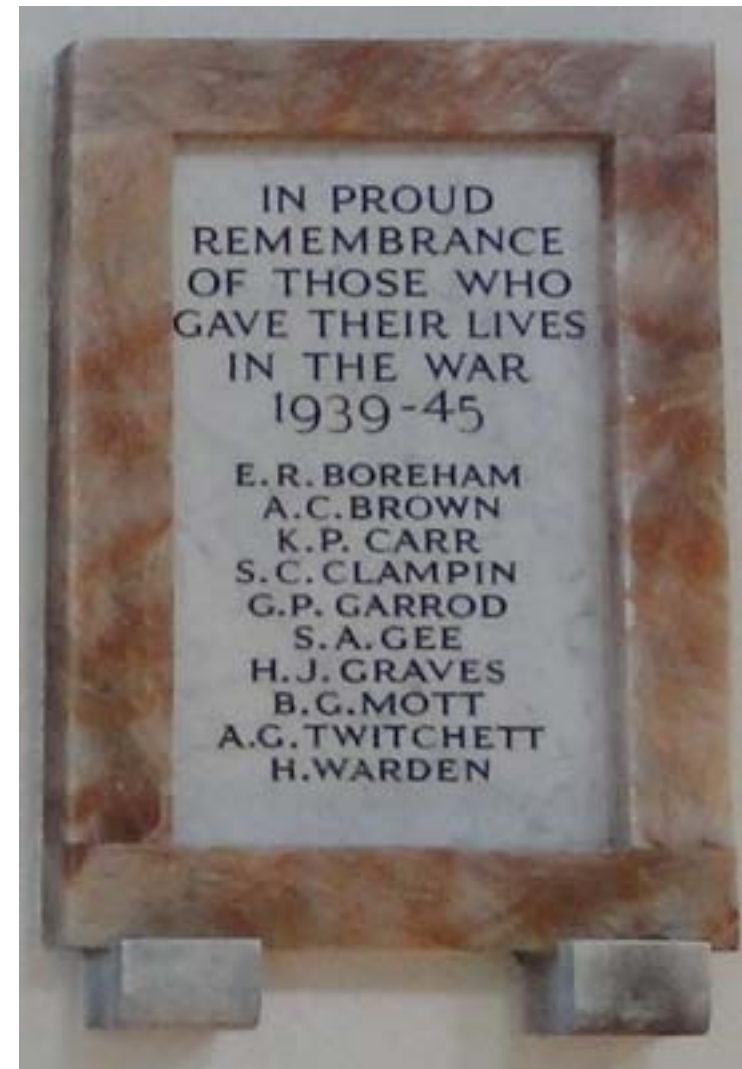

WW2

[Back to TOP](#)