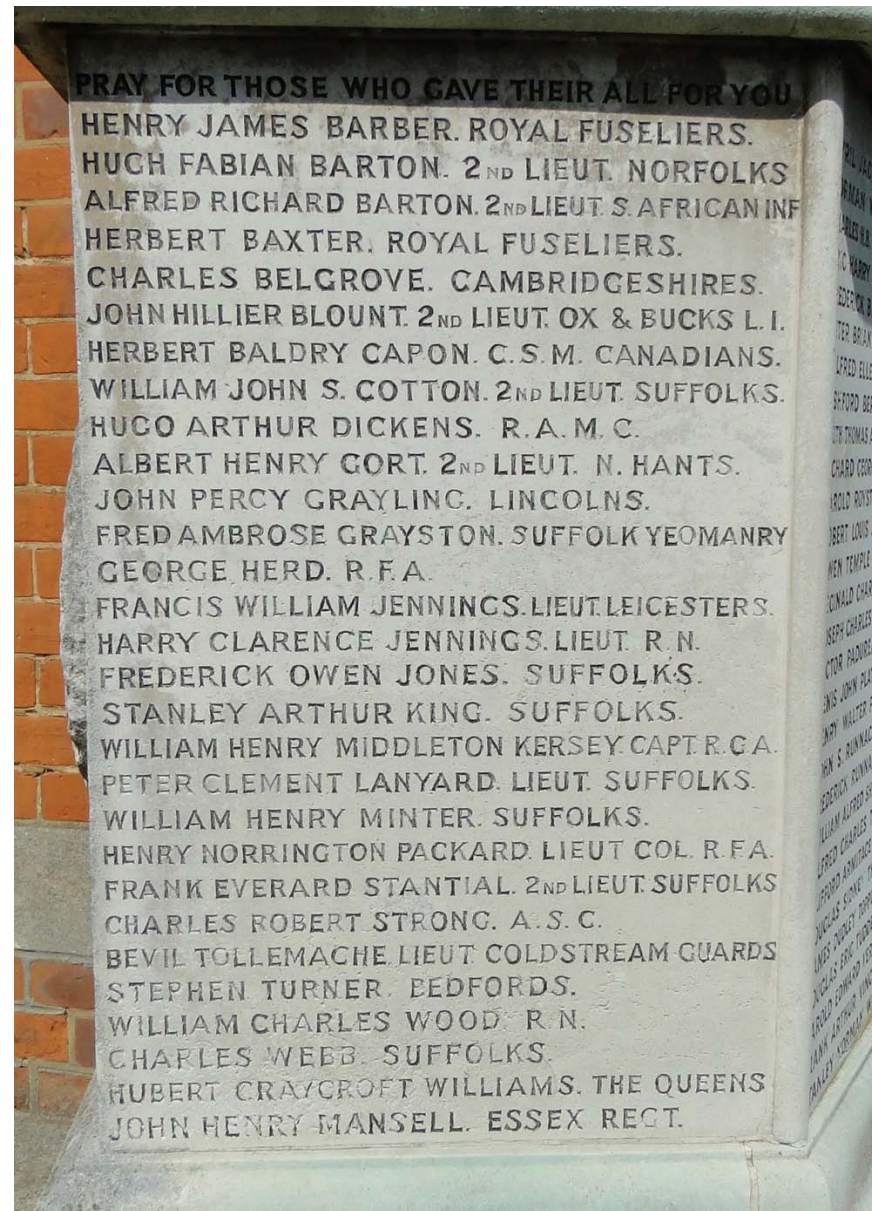

Great War Memorial, Undercliff Road West

War Memorial, WW1 St, John the Baptist's church