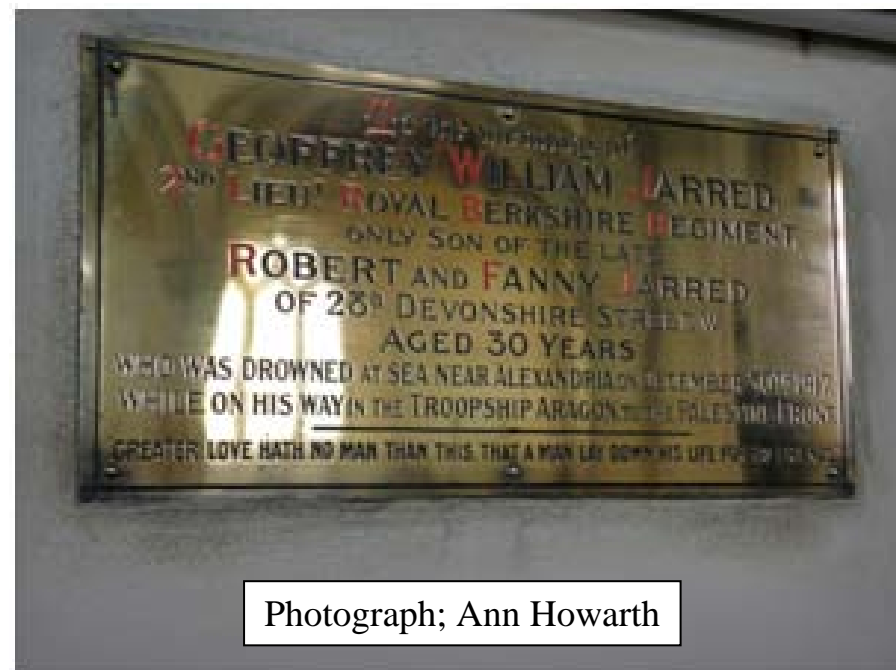

Photograph; Ann Howarth