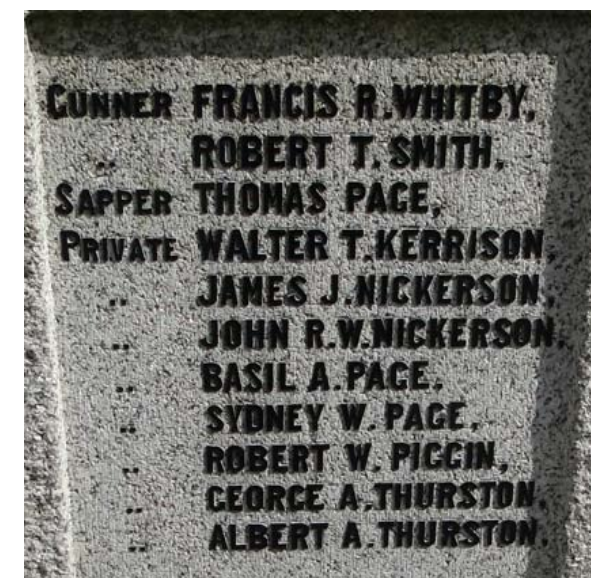

Civilians	WW2	Status	Address	Age	Trade	Parish	Conflict	Date	Details
Bertha	CLARKE	Daughter of John Kynaston Cross, J.P., M.P., and Emily Jane Cross; wife of Charles Neville Clarke	of Little Ormesby Hall, Ormesby	68		Ormesby St. Margaret	WW2	26/04/1942	Died at Regina Hotel, Bath
Charles Neville	CLARKE	Son of Marshal Neville Clarke and Mary Elizabeth Clarke, of Graiguenoe Park, Thurles, Co. Tipperary; Husband of Bertha	of Little Ormesby Hall, Ormesby	76		Ormesby St. Margaret	WW2	26/04/1942	Died at Regina Hotel, Bath
Alice Jane	COLMAN	Wife of Robert Jonathan Colman	Manships Farm, Ormesby St. Michael	67		Ormesby St. Margaret	WW2	11/05/1943	Died at Manships Farm.
Sheila	REED					Ormesby St. Margaret	WW2	not found	
Richard	WACEY					Ormesby St. Margaret	WW2	not found