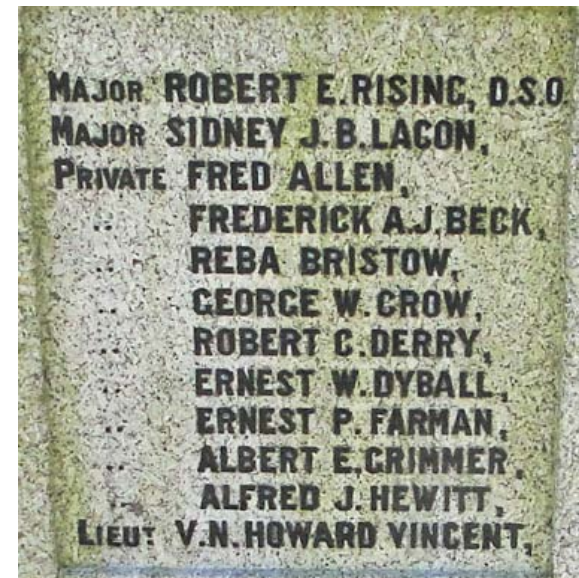

Civilians	WW2	Status	Address	Age	Trade	Parish	Conflict	Date	Details
Bertha	CLARKE	Daughter of John Kynaston Cross, J.P., M.P., and Emily Jane Cross; wife of Charles Neville Clarke	of Little Ormesby Hall, Ormesby	68		Ormesby St. Margaret	WW2	26/04/1942	Died at Regina Hotel, Bath
Charles Neville	CLARKE	Son of Marshal Neville Clarke and Mary Elizabeth Clarke, of Graiguenoe Park, Thurles, Co. Tipperary; Husband of Bertha	of Little Ormesby Hall, Ormesby	76		Ormesby St. Margaret	WW2	26/04/1942	Died at Regina Hotel, Bath
Alice Jane	COLMAN	Wife of Robert Jonathan Colman	Manships Farm, Ormesby St. Michael	67		Ormesby St. Margaret	WW2	11/05/1943	Died at Manships Farm.
Sheila	REED					Ormesby St. Margaret	WW2	not found	
Richard	WACEY					Ormesby St. Margaret	WW2	not found