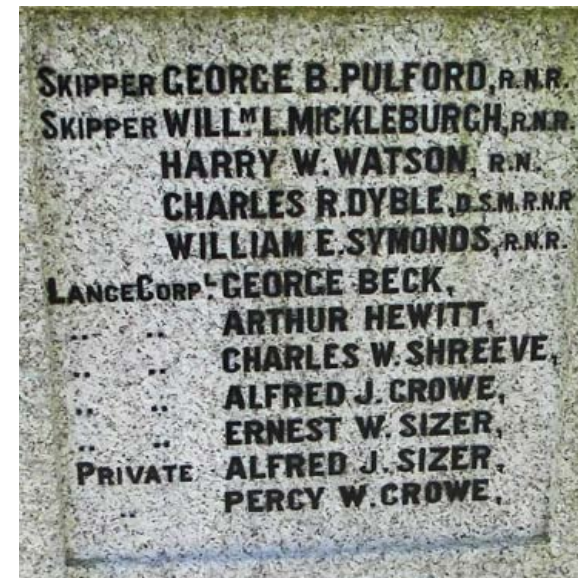

Civilians	WW2	Status	Address	Age	Trade	Parish	Conflict	Date	Details
Bertha	CLARKE	Daughter of John Kynaston Cross, J.P., M.P., and Emily Jane Cross; wife of Charles Neville Clarke	of Little Ormesby Hall, Ormesby	68		Ormesby St. Margaret	WW2	26/04/1942	Died at Regina Hotel, Bath
Charles Neville	CLARKE	Son of Marshal Neville Clarke and Mary Elizabeth Clarke, of Graiguenoe Park, Thurles, Co. Tipperary; Husband of Bertha	of Little Ormesby Hall, Ormesby	76		Ormesby St. Margaret	WW2	26/04/1942	Died at Regina Hotel, Bath
Alice Jane	COLMAN	Wife of Robert Jonathan Colman	Manships Farm, Ormesby St. Michael	67		Ormesby St. Margaret	WW2	11/05/1943	Died at Manships Farm.
Sheila	REED					Ormesby St. Margaret	WW2	not found	
Richard	WACEY					Ormesby St. Margaret	WW2	not found