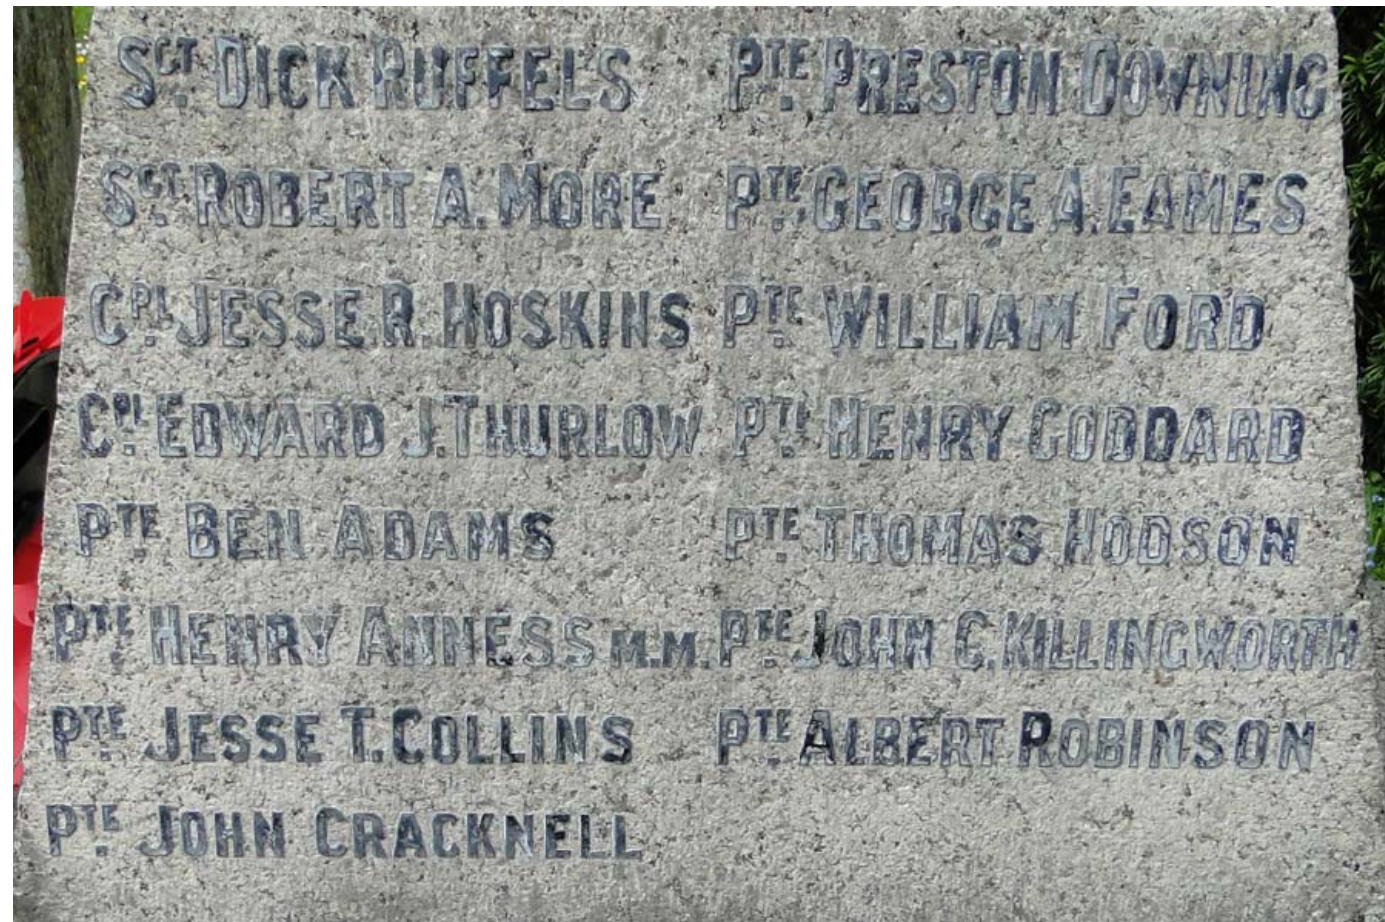

WW2	Casualties	Awards	Rank	Number	Service	Unit	Age	Parish	Conflict	Date	Notes
Ernest C.	FARROW		Leading Aircraftman	1173701	Royal Air Force VR	-	30	Palgrave	WW2	13/06/1945	Son of Herbert Charles and Ethel May Farrow; husband of Doris
Cyril Richard	FORD		Lance Sergeant	5774833	Royal Norfolk Regt.	4th Bn.	25	Palgrave	WW2	30/05/1943	
Jack Henry Thomas	HARTLES		Gunner	948448	Royal Artillery	102 (The Pembroke Yeomanry) Field Regt.	25	Palgrave	WW2	25/06/1944	Son of Jack and Frances Hartles; husband of Dorothy Maud
Basil Alfred	KELLOCK		Private	14714599	Somerset Light Infantry	7th Bn.	19	Palgrave	WW2	27/03/1943	Son of Alfred James Kellock and Dora Lilian Kellock
Wallace	MOLE		Captain	-	Royal Berkshire Regt	10th Bn.	25	Palgrave	WW2	12/02/1946	Son of Wallace and Kathleen Mole
Thomas W.	SMITH		Private	49022059	Essex Regt.	2nd Bn.	30	Palgrave	WW2	14/08/1944	Best guess, unconfirmed as the man on the memorial
Dennis Lawrence	WILLS		Corporal	938306	Royal Air Force VR	-	29			01/04/1942	Son of Bernard Edwin and Amy Ellen Wills, of Northampton. [unknown link to Palgrave]