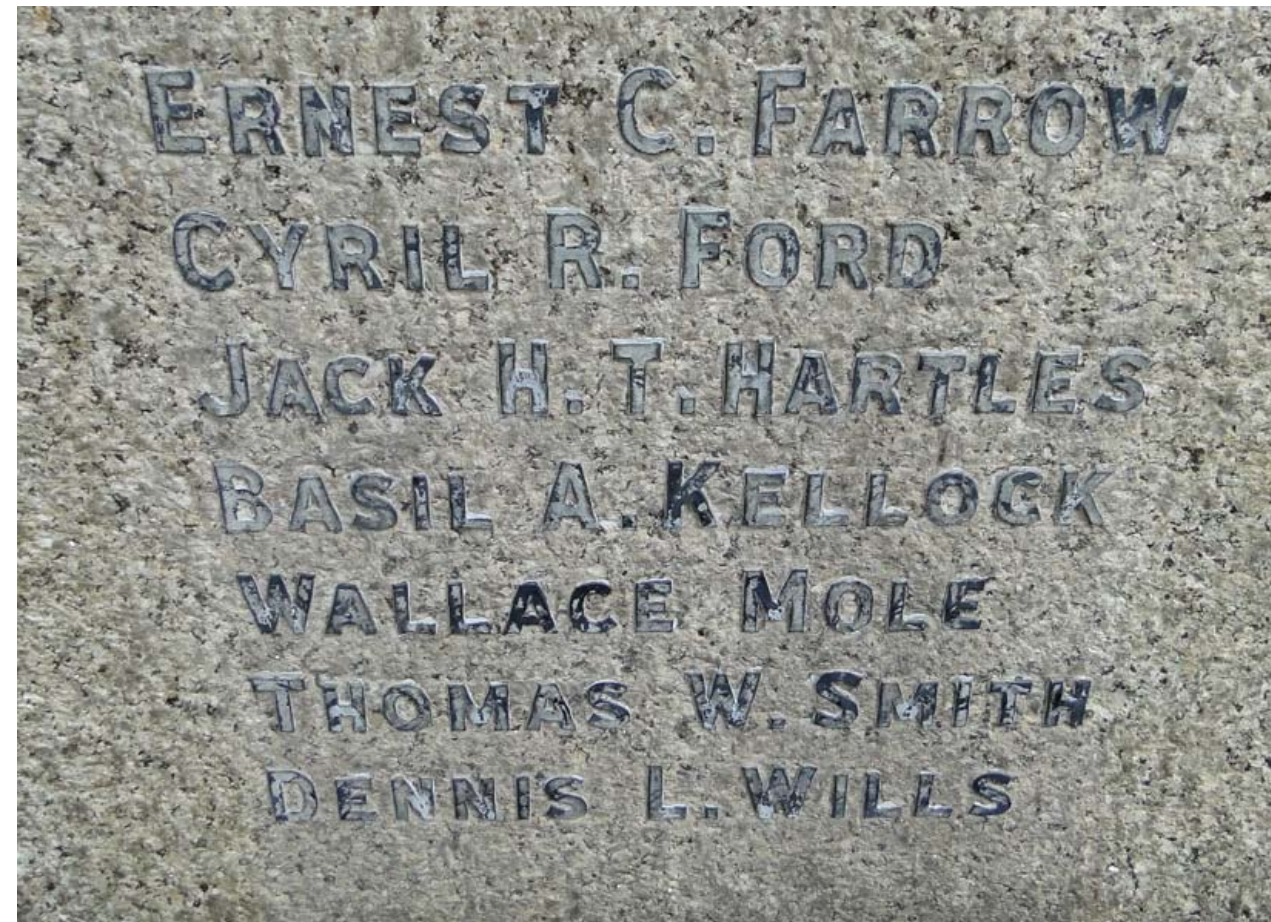

WW2	Casualties	Awards	Rank	Number	Service	Unit	Age	Parish	Conflict	Date	Notes
Ernest C.	FARROW		Leading Aircraftman	1173701	Royal Air Force VR	-	30	Palgrave	WW2	13/06/1945	Son of Herbert Charles and Ethel May Farrow; husband of Doris
Cyril Richard	FORD		Lance Sergeant	5774833	Royal Norfolk Regt.	4th Bn.	25	Palgrave	WW2	30/05/1943	
Jack Henry Thomas	HARTLES		Gunner	948448	Royal Artillery	102 (The Pembroke Yeomanry) Field Regt.	25	Palgrave	WW2	25/06/1944	Son of Jack and Frances Hartles; husband of Dorothy Maud
Basil Alfred	KELLOCK		Private	14714599	Somerset Light Infantry	7th Bn.	19	Palgrave	WW2	27/03/1943	Son of Alfred James Kellock and Dora Lilian Kellock
Wallace	MOLE		Captain	-	Royal Berkshire Regt	10th Bn.	25	Palgrave	WW2	12/02/1946	Son of Wallace and Kathleen Mole
Thomas W.	SMITH		Private	49022059	Essex Regt.	2nd Bn.	30	Palgrave	WW2	14/08/1944	Best guess, unconfirmed as the man on the memorial
Dennis Lawrence	WILLS		Corporal	938306	Royal Air Force VR	-	29			01/04/1942	Son of Bernard Edwin and Amy Ellen Wills, of Northampton. [unknown link to Palgrave]