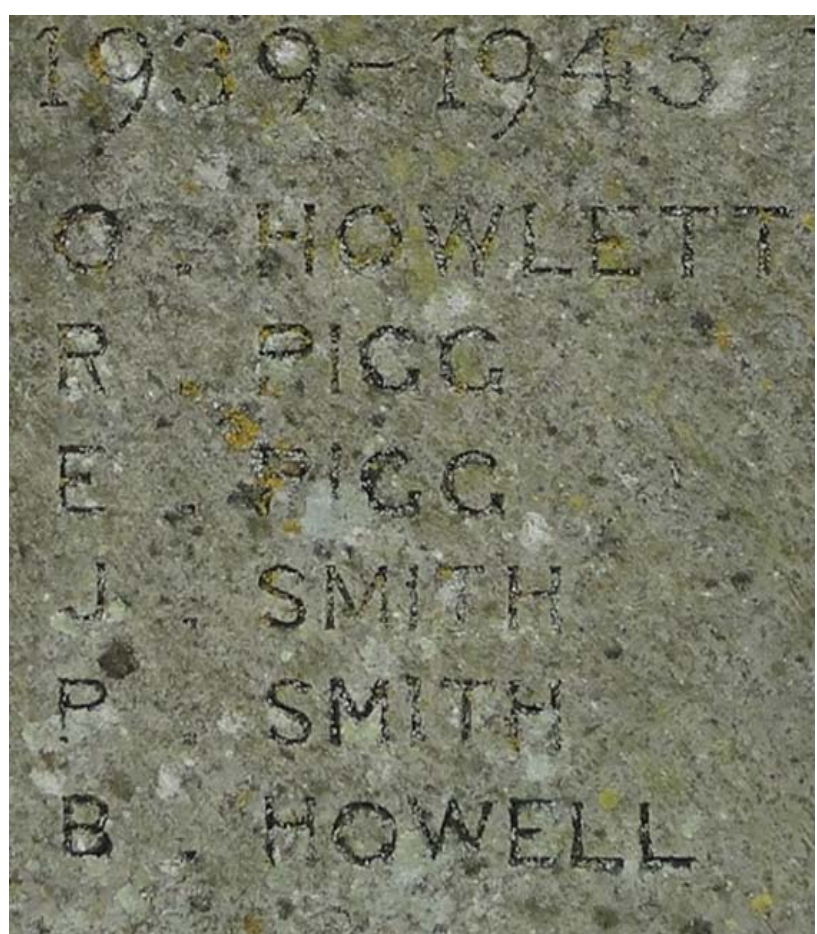

William Edward	MILLER		Private	301557	Tank Corps	13th Bn.	-	Pulham St. Mary	WW1	25/04/1918	-
Arthur David	PAYNE		Private	7711	Norfolk Regt.	2nd Bn.	-	Pulham St. Mary	WW1	31/10/1915	-
George Stanley	SMITH *		Sergeant	3/10169	Norfolk Regt.	7th Bn.	29	Pulham St. Mary	WW1	18/08/1916	Buried in Pulham St Mary churchyard
Stanley	SMITH							Pulham St. Mary	WW1	not found	cannot positively identify
Sidney G.	SMITH							Pulham St. Mary	WW1	not found	cannot positively identify
Sidney John	SMITH		Lance Corporal	3/7073	Norfolk Regt.	8th Bn.	24	Pulham St. Mary	WW1	22/10/1917	Son of Mrs. Mary Smith, of Pulham St. Mary
Alexander Charles	SHULVER		Private	202566	Worcestershire Regt.	2nd/7th Bn.	-	Pulham St. Mary	WW1	08/05/1917	Son of Mr. J. Shulver, of Garlic St., Pulham St. Mary
Arthur Albert	TANN		Private	29068	Bedfordshire Regt.	2nd Bn.	33	Pulham St. Mary	WW1	01/08/1916	Son of James Tann, of Pulham St. Mary

23 names WW1 - 6 names WW2

George Frederick William GOSTLING and Walter Stanley GOSTLING

Charles Henry LOOME

George Stanley SMITH

Oliver Sidney HOWLETT

George Walker WILDMAN

Walter TAYLOR

Alfred Westbrook BENFIELD