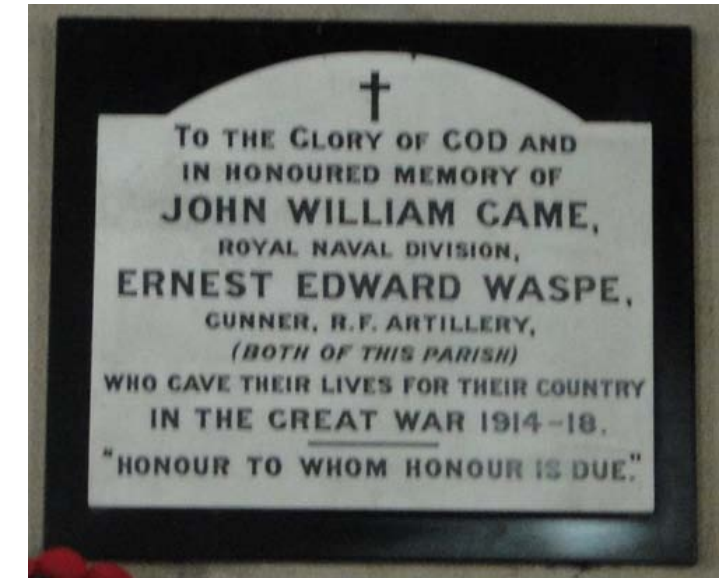

RINGSHALL
TM 04286 52888

WW1 - 2
WW2 - 0

WW1	Casualties	Awards	Rank	Number	Service	Unit	Age	Parish	Conflict	Date	Notes
John William	GAME		Able Seaman	R/626	Royal Naval Volunteer Reserve	Hood Bn. R.N. Div.	21	Ringshall	WW1	26/10/1917	Son of Susan Game of Hill Farm
Ernest Edward	WASPE		Gunner	19337	Royal Field Artillery	48th Bty.	27			13/11/1919	Son of Harry and Annie Waspe, of Woodlands Farm, Ringshall; husband of Mary Ellen. Buried at Ringshall