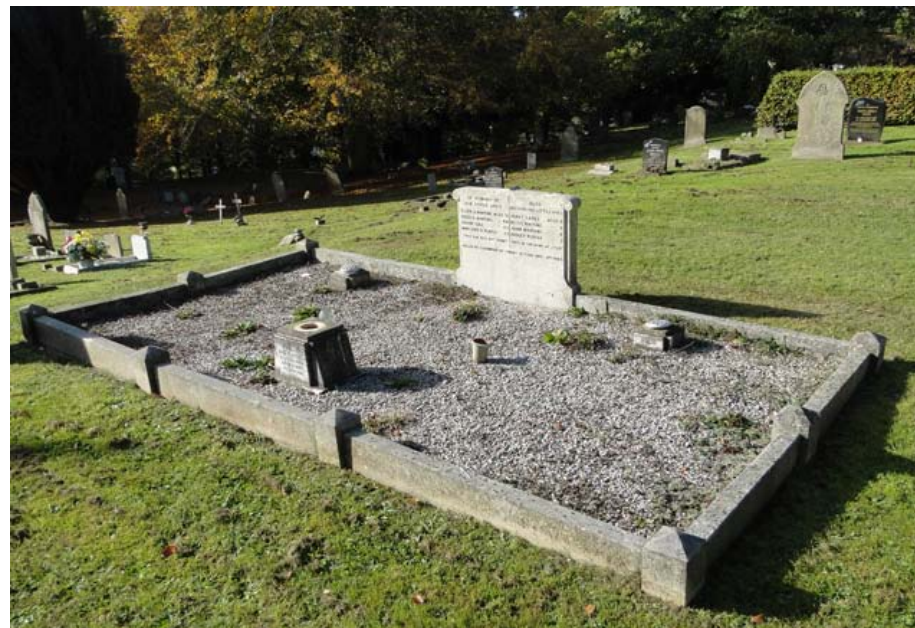

Betty Ellen Minnie	WHITING	Daughter of L.A.C. Charles J. Whiting, R.A.F.	'Helena', Elm Road	5		Rushmere St. Andrew	WW2	03/11/1943	Died at 'Helena', Elm Road.
Ellen Janette	WHITING	Widow of John Whiting	'Awbrook', Elm Road	71		Rushmere St. Andrew	WW2	03/11/1943	Died at Elm Road
John Charles	WHITING	Son of L.A.C. Charles J. Whiting, R.A.F.	'Helena', Elm Road	4		Rushmere St. Andrew	WW2	03/11/1943	Died at Elm Road
Vera Hatty	WHITING	Daughter of Ellen Janet Whiting, and of the late John Whiting	'Awbrook', Elm Road	44		Rushmere St. Andrew	WW2	03/11/1943	Died at Elm Road

The grave in Ipswich cemetery of those civilians named above.

IN MEMORY OF
THE MEN OF THIS PARISH
WHO GAVE THEIR LIVES IN THE GREAT WAR
1914 - 1919.

ARTHUR H. BROWN	WILLIAM T. FRANCIS
JAMES CLARKE	LEONARD H. R. GRAY
HORACE COOPER	H. DOUGLAS F. HACCAR
CHRISTOPHER J. COOPER	JAMES W. HOWARD
WILLIAM DIGBY	BERTIE KENNEL
ALBERT EACLE	JOHN LEWIS
CLIFFORD ELLIS	FRANK J. MANN
ALBERT A. FISK	ALFRED W. MANN
FREDERICK A. FISK	ARTHUR H. MINTER

GEORGE F. MINTER
ALBERT E. PATERNOSTER
ARTHUR F. PECK
CHARLES E. PECK
JOHN PECK
CHARLES J. PIPE
OLIVER POTTER
ERNEST W. RUSH
LESLIE A. RUSH
R. JAMES SALMON
HENRY J. SAWYER

ALBERT E. SAWYER
STANLEY R. J. SHIPP
BERTIE W. SPURGEON
HARRY TAYLOR
ALFRED N. WATSON
LEONARD W. WEAVERS
R. BERTIE WEBB
REGINALD V. WHENT
FRANK WILDING
CHARLES H. WORLEDGE