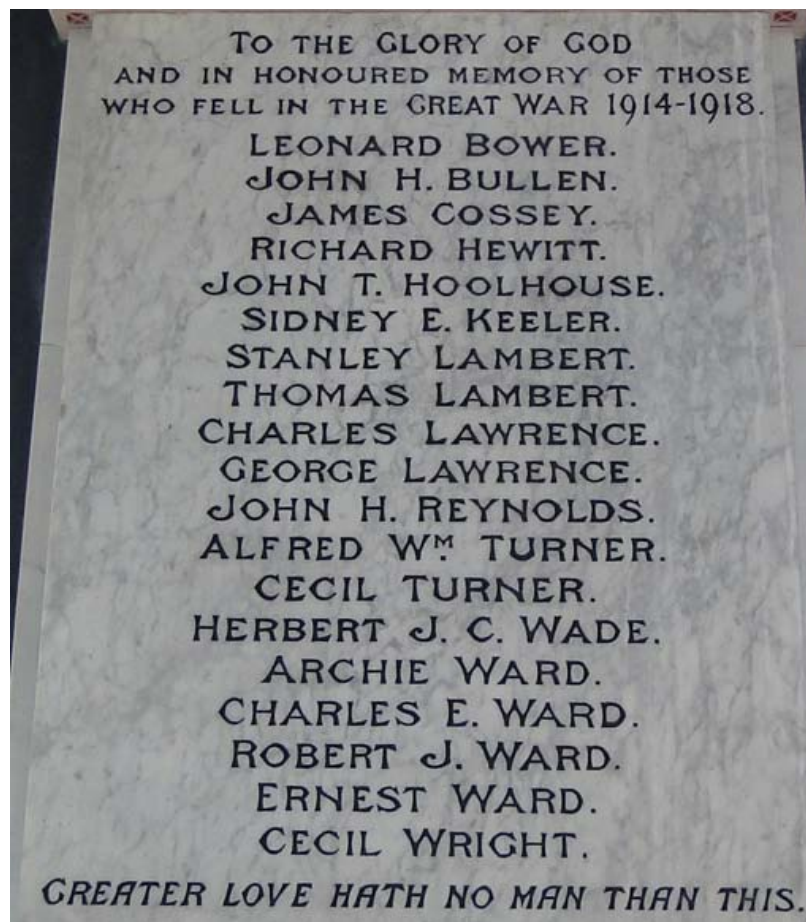

WW2	Casualties	Awards	Rank	Number	Service	Unit	Age	Trade	Parish	Conflict	Date	Notes
Frederick	CLEAR		Private	5772983	Royal Norfolk Regt.	2nd Bn.	21		Roughton	WW2	27/05/1940	Son of Benjamin and Emily Clear, of Suffield Park
Reginald	DAVIES								Roughton	WW2	not found	
Robert Herbert	DEW		Lance Corporal	14218295	East Surrey Regt.	1st Bn.	21		Roughton	WW2	14/12/1944	Son of Alfred Laws Dew and Lavinia Dew, of Weybourne
Donald Learner	EVERSON		Corporal	5778757	Royal Norfolk Regt.	2nd Bn.	24		Roughton	WW2	09/06/1944	Son of Herbert Everson, and of Maud Mary Everson, of Roughton
Henry A	HEWITT		Sapper	2111957	Royal Engineers	-	28		Roughton	WW2	19/07/1943	Son of James and Sarah Ann Hewitt, of Thorpe Rd., Roughton; husband of Ruth Mary Hewitt (née Rowe) of Metton. Buried in Roughton churchyard
John Charles	RODWELL		Private	5775334	Royal Norfolk Regt.	5th Bn.	26		Roughton	WW2	07/12/1943	Son of William John and Rose Ethel Rodwell, of Roughton
Basil	SPENDLOW		Private	5778371	Suffolk Regt.	1st Bn.	22		Roughton	WW2	03/02/1945	Son of Herbert Sidney and Elsie May Spendlow, of Holt,
Wilfred George	SPENDLOW		Private	T/214974	Royal Army Service Corps	-	22		Roughton	WW2	22/10/1942	Son of Herbert Sidney and Elsie May Spendlow, of Holt,

Disclaimer: While every effort has been made to ensure the accuracy of this record, no guarantee of 100% accuracy is given or implied.
Terms: All unattributed images contained herein are © copyright 2018 of Adrian S. Pye and must be credited as such if used elsewhere.
Reminder: It is expressly forbidden to copy or reproduce images for sale or commercial purposes. Images may be freely copied or distributed for research or personal use, but must **not** be sold.