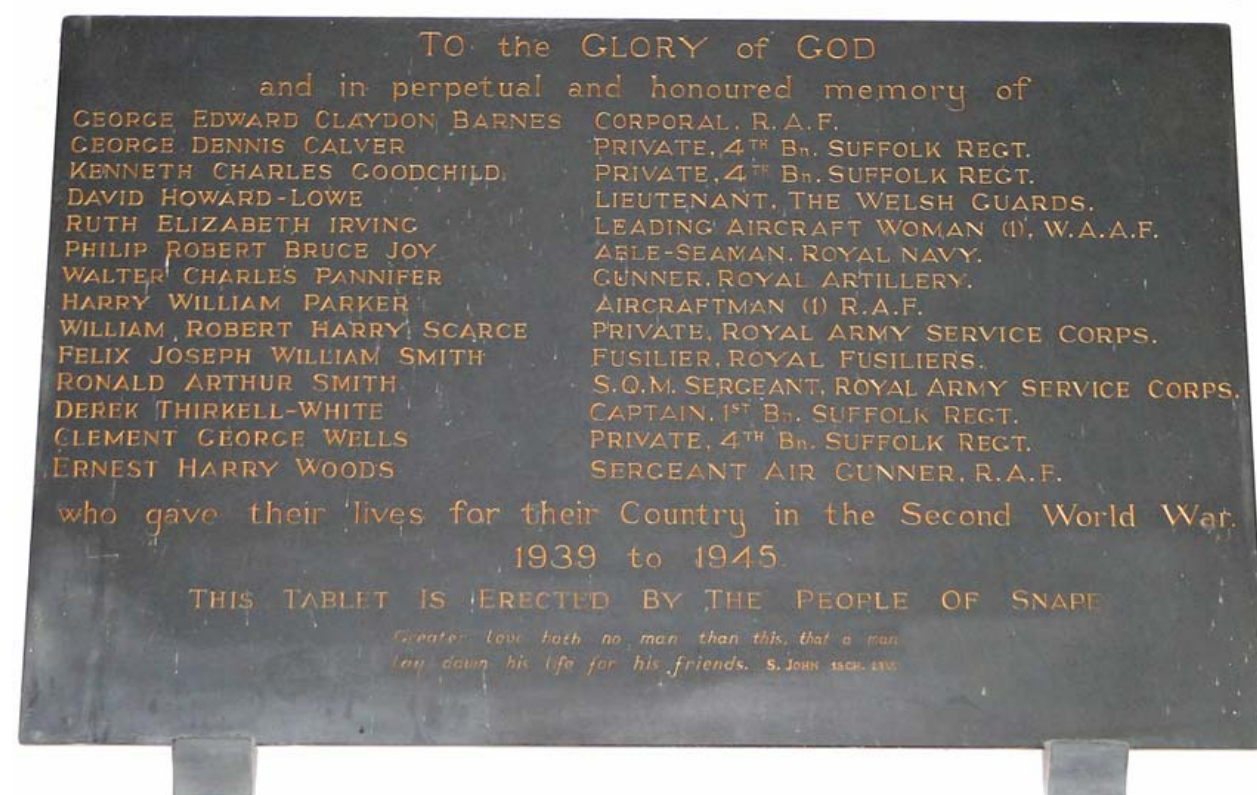

David Willoughby	HOWARD-LOWE		Lieutenant	258629	Welsh Guards	3rd Bn.	22		Snape	WW2	08/06/1944	Son of Capt. Edward Arthur and Frances Cecile Howard-Lowe; husband of D. W.
Ruth Elizabeth	IRVING		Leading Aircraftwoman	2005287	Women's Auxiliary Air Force	-	24		Snape	WW2	16/02/1945	Daughter of the Revd. Hugh Crauford and Ruth Alice Irving. Ipswich crematorium
Philip R.B.	JOY		Able Seaman	C/JX 127163	Royal Navy	H.M.S. Willamette Valley	30		Snape	WW2	29/06/1940	Husband of Mrs. Mary Elizabeth
Walter Charles	PANNIFER		Gunner	1104634	Royal Artillery	125 Anti-Tank Regt.	32		Snape	WW2	05/07/1943	
Harry William Joseph	PARKER		Aircraftman 1st Class	1233202	Royal Air Force VR	242 Sqdn.	22		Snape	WW2	30/03/1944	Son of Harry and Mabel Parker, of Snape
William Robert Henry	SCARCE		Private	S/260971	Royal Army Service Corps	-	25		Snape	WW2	28/09/1945	Son of May Scarce; husband of Marjorie Doris Scarce, of Leiston
Felix J.W.	SMITH		Fusilier	14227440	Royal Fusiliers (City of London Regt._	2nd Bn.	19		Snape	WW2	29/04/1943	Son of William and Alice Naomi Smith
Ronald A.F.	SMITH		Warrant Officer Class II	S/5828240	Royal Army Service Corps	attd. H.Q. 18th Div	22	Sqdn. Q.M. Sergeant	Snape	WW2	03/06/1943	Son of Arthur Robert and Mabel Smith
Derek John Plantaganet	THIRKELL-WHITE		Captain	73116	Suffolk Regt.	and N°. 1 Commando	26		Snape	WW2	14/11/1943	Son of Capt. E. Howard and Frances Cecile Thirkell-White
Clement George	WELLS		Private	5828229	Suffolk Regt.	4th Bn.	25		Snape	WW2	27/08/1944	Son of Thomas George and Kate May Wells
Ernest Harry	WOODS		Sergeant	961555	Royal Air Force VR	-	29		Snape	WW2	02/01/1943	Son of H. and Elizabeth Woods; husband of Barbara