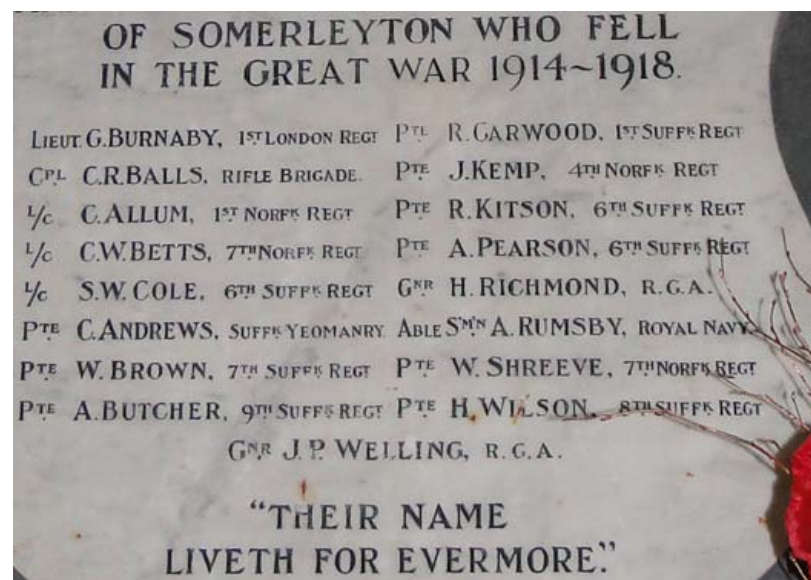

WW2	Casualties	Awards	Rank	Number	Service	Unit	Age	Parish	Conflict	Date	Notes
John Henry	CHAPMAN		Boatswain	-	Fishing Fleet	Fishing Vessel Exeter	41	Somerleyton	WW2	29/03/1941	Son of John and Alice Chapman; husband of Hilda
Allen	DUNNETT		Private	5827167	Suffolk Regt.	4th Bn.	21	Somerleyton	WW2	25/06/1943	Son of Mr. and Mrs. Frederick Dunnett; husband of Ivy May
Leonard Thomas	GOOCH		Stoker 1st Class	P/KX 93122	Royal Navy	H.M. Submarine 'Triad'	26	Somerleyton	WW2	20/10/1940	Son of Ernest Henry and Florence Maud Gooch
Alec	GREENSIDES		Sapper	5780547	Royal Engineers	991 Docks Operating Coy.	30	Somerleyton	WW2	17/06/1943	Husband of P. L. Greensides, of Somerleyton

Civilians	WW2	Status	Address	Age	Trade	Parish	Conflict	Date	Details
Ernest Edward	FOLKARD	Husband of Kathleen A. Folkard	The Street, Somerleyton	50	?	Somerleyton	WW2	17/03/1944	Injured 18 November 1940, at Lowestoft; died at Somerleyton.