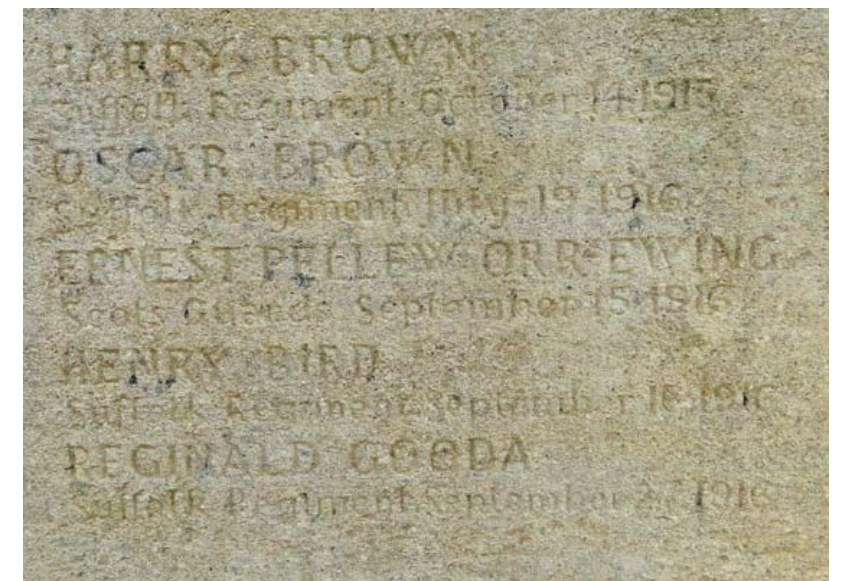

WW2	Casualties	Awards	Rank	Number	Service	Unit	Age	Parish	Conflict	Date	Notes
Clive Frederick Evelyn	CHARTRES		Lieutenant (E)	-	Royal Navy	H.M. Submarine Turbulent	23	Sotterley	WW2	23/03/1943	Son of Frederick William Charles Chartres and of Constance Muriel Chartres. Chartres Piece in Willingham was named in his honour.
Joseph David	OAKES		Lance Sergeant	1469922	Royal Artillery	26 Medium Regt.	27	Sotterley	WW2	13/09/1944	Son of Joseph and Daisy Letha Oakes, of Sotterley