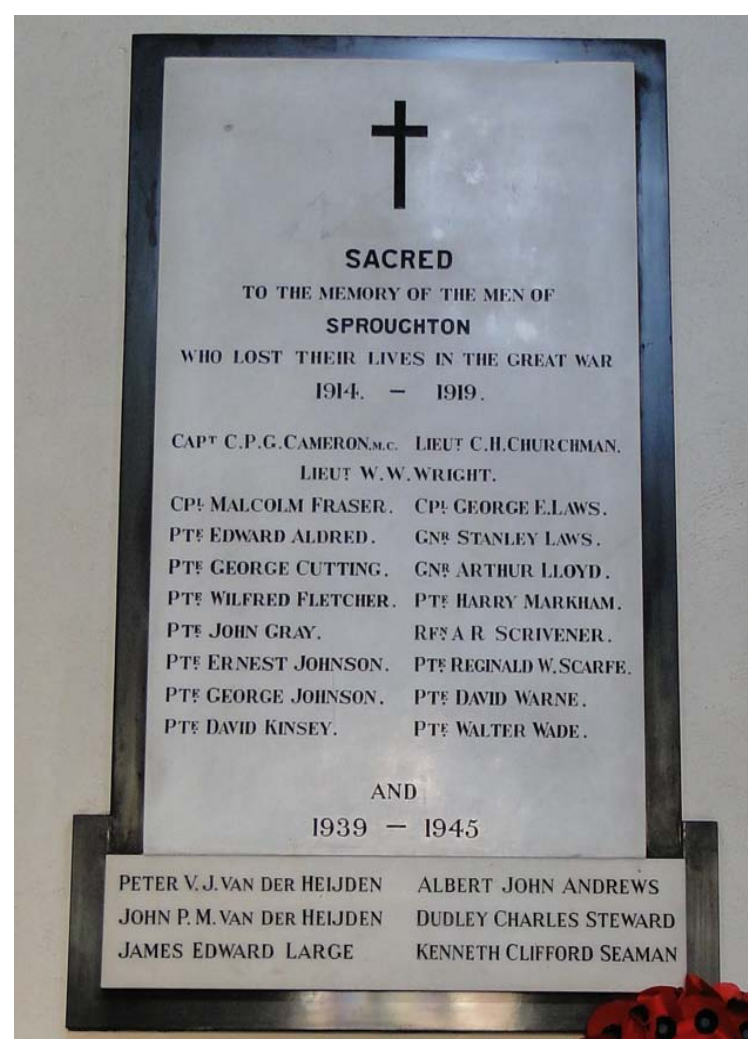

Wilfred FLETCHER