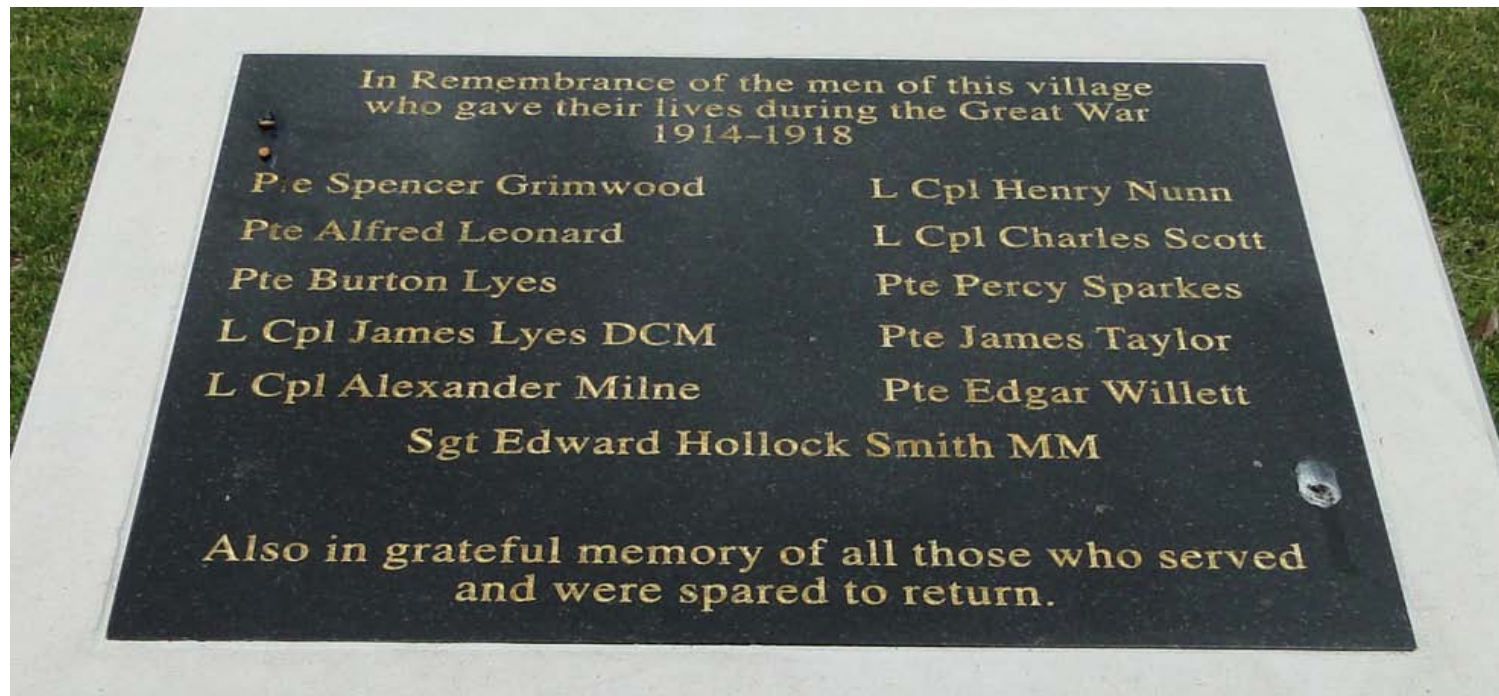

Spencer George GRIMWOOD

Disclaimer. While every effort has been made to ensure the accuracy of this record, no guarantee of 100% accuracy is given or implied