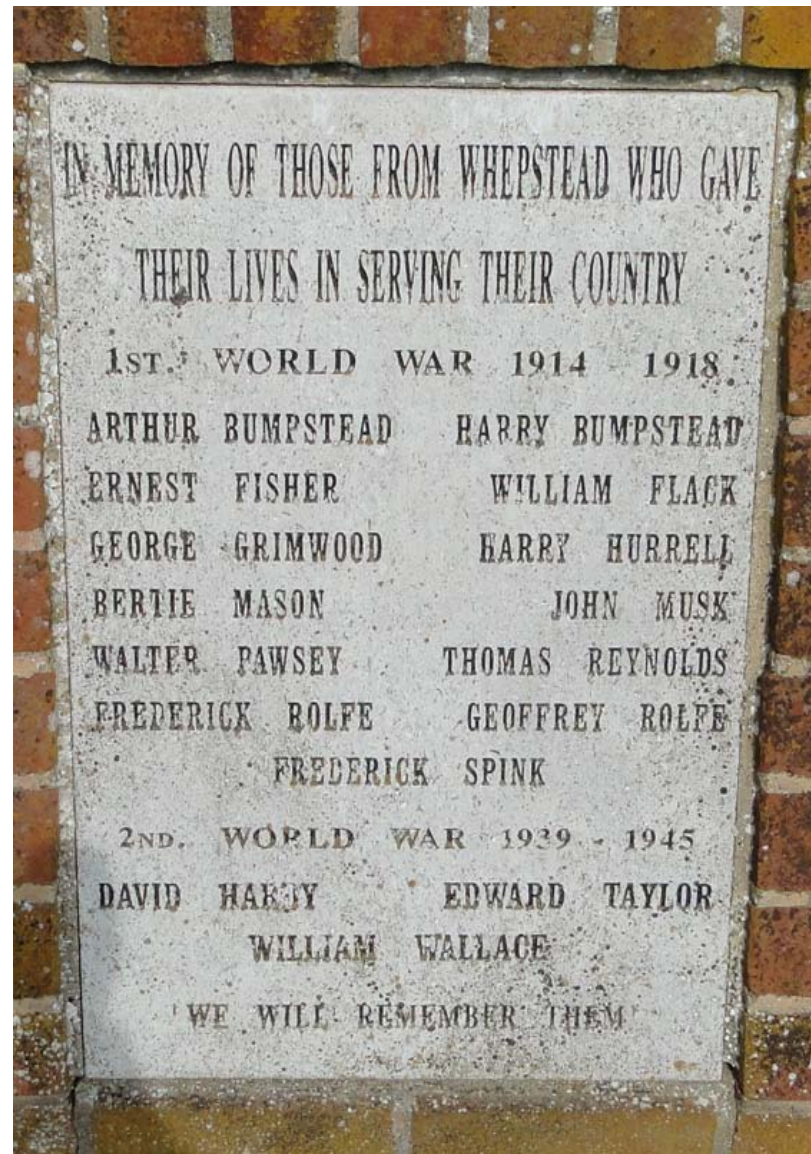

Frederick	SPINK							Whepstead	WW1	not found	
-----------	-------	--	--	--	--	--	--	-----------	-----	-----------	--

WW2	Casualties	Awards	Rank	Number	Service	Unit	Age	Parish	Conflict	Date	Notes
David George	HARDY		Stoker	LT/KX 136479	Royal Naval Patrol Service	H.M. Trawler 'Ellesmere'	22	Whepstead	WW2	24/02/1945	Son of Roderick and Mary E. Hardy
Edward Augustus	TAYLOR		Private	5828486	Suffolk Regt.	5th Bn.	23	Whepstead	WW2	01/08/1943	-
William	WALLACE		Fusilier	7948847	Royal Northumberland Fusiliers	2nd Bn.	20	Whepstead	WW2	27/11/1943	Son of Arthur and Maud Violet Wallace