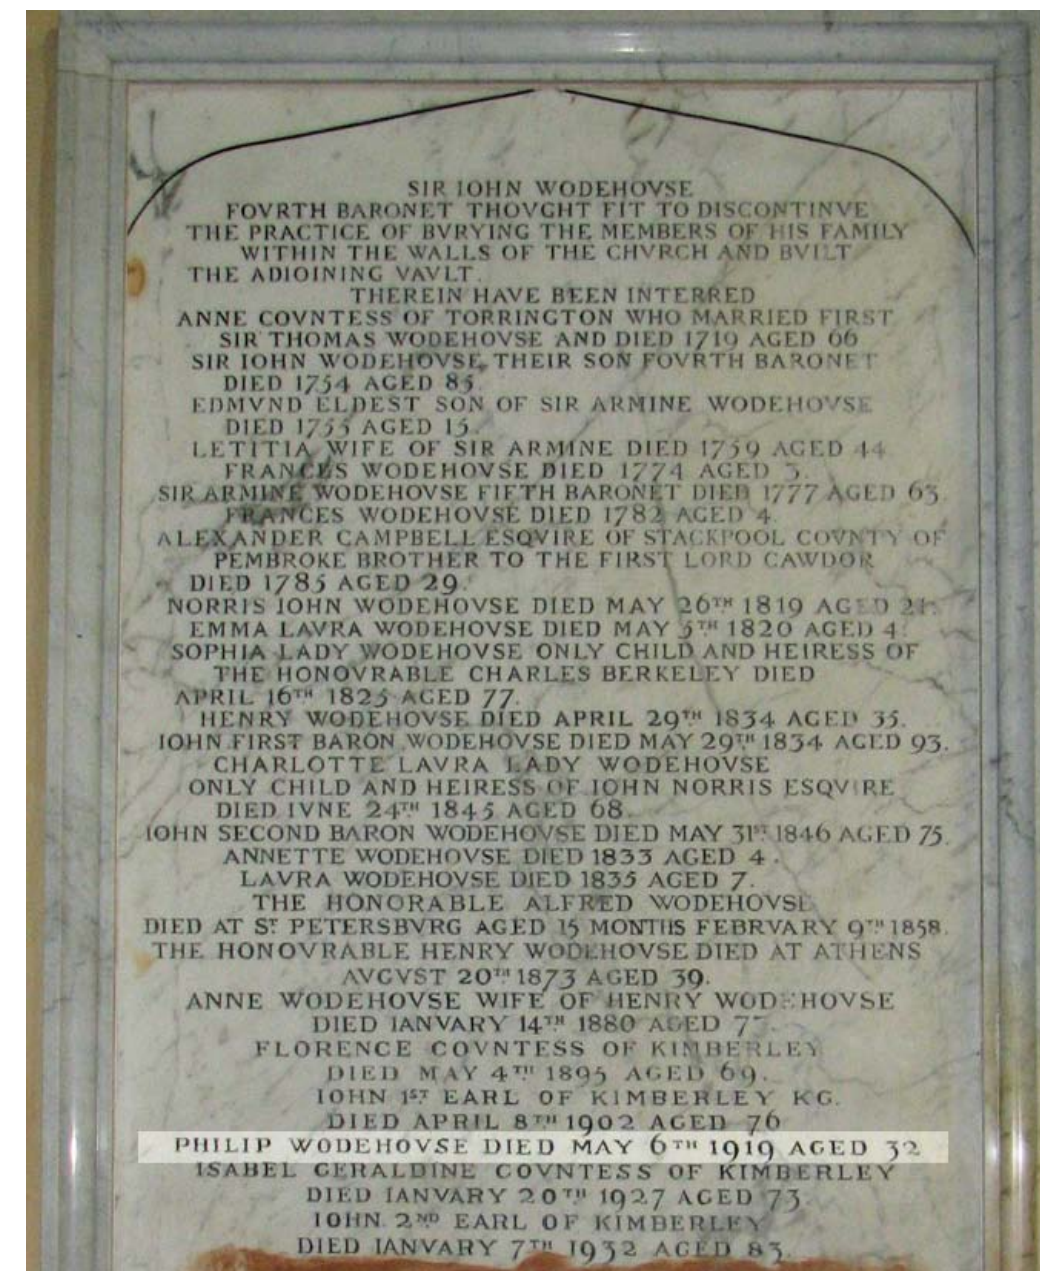

List of names of those buried in the Wodehouse Family Vault

The Hon. Philip WODEHOUSE